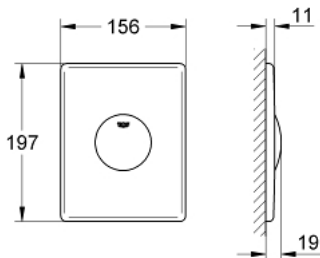

37 547 000 **SKATE FLUSH PLATE**

**PRODUCT DESCRIPTION**

- Colour: chrome
- vertical installation
- 156 x 197 mm
- manual activation
- push button actuation
- material: ABS
- GROHE LongLife finish