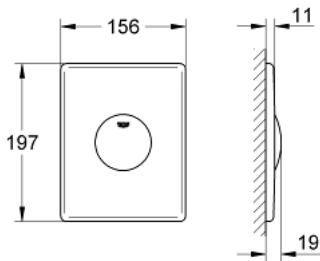

37 547 000 **SKATE FLUSH PLATE**

**PRODUCT DESCRIPTION**

- Tyc: Chrome
- vertical installation
- 156 x 197 mm
- manual activation
- push button actuation
- material: ABS
- GROHE LongLife finish