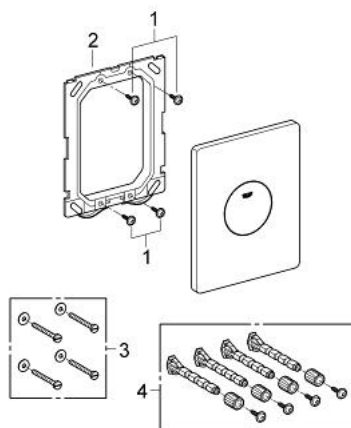

37 547 000 **SKATE FLUSH PLATE**

**PRODUCT DESCRIPTION**

- Tyc: Chrome
- vertical installation
- 156 x 197 mm
- manual activation
- push button actuation
- material: ABS
- GROHE LongLife finish

## 37 547 000 SKATE FLUSH PLATE

### SPARE PARTS

- 1: Screw (Spare part-nr. 6636200M)
- 2: Mounting frame (Spare part-nr. 43207000)
- 3: Fixing set (Spare part-nr. 4308500M)\*
- 4: Fixing set (Spare part-nr. 4215800M)\*

\* Optional accessories