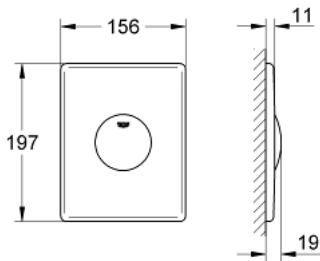

37 547 P00 SKATE FLUSH PLATE

PRODUCT DESCRIPTION

- Colour: matt chrome
- vertical installation
- 156 x 197 mm
- manual activation
- push button actuation
- material: ABS
- GROHE LongLife finish

37 547 P00 SKATE FLUSH PLATE