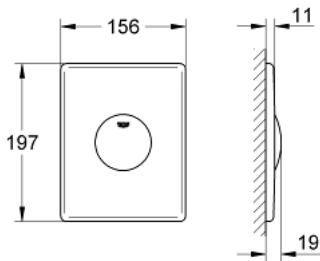

37 547 P00 SKATE FLUSH PLATE

PRODUCT DESCRIPTION

- Tyc: matt chrome
- vertical installation
- 156 x 197 mm
- manual activation
- push button actuation
- material: ABS
- GROHE LongLife finish

37 547 P00 SKATE FLUSH PLATE