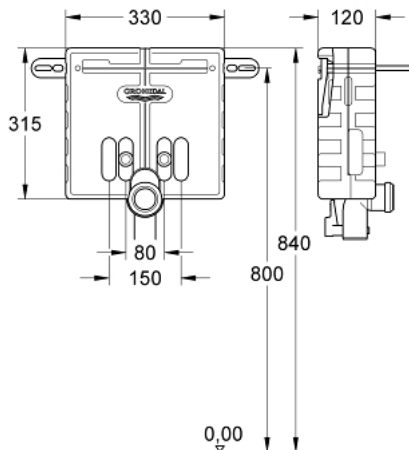

37 576 000 UNISET ELEMENT FOR WASH BASIN, SINGLE HOLE INSTALLATION

PRODUCT DESCRIPTION

- sound-insulating EPS module for masonry-in with closed surface
- rail adaptors for modular fixing
- for single or series installation
- fixing accessories for single installation
- height adjustable fitting and outlet connections
- wash basin fixing bolts
- distance of fixing bolts 280 mm
- HT-outlet bend \varnothing 50 mm
- seal \varnothing 32 mm
- 2 fitting connections 1/2"
- fixing devices for wash basin
- for on-the-wall installation please order support feet 37 304 000 (sold separately)

37 576 000 UNISET ELEMENT FOR WASH BASIN, SINGLE HOLE INSTALLATION

SPARE PARTS

- 1: Fitting connection (Spare part-nr. 42944000)
- 2: Elbow 2" (Spare part-nr. 42943000)
- 2.1: holder (Spare part-nr. 42236000)