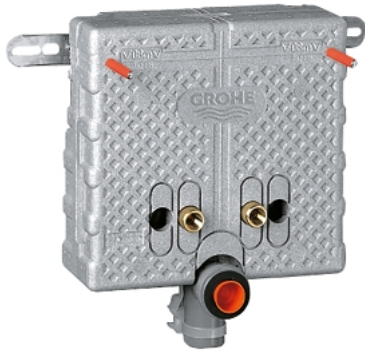

37 576 000 UNISET ELEMENT FOR WASH BASIN, SINGLE HOLE INSTALLATION

PRODUCT DESCRIPTION

- sound-insulating EPS module for masonry-in with closed surface
- rail adaptors for modular fixing
- for single or series installation
- fixing accessories for single installation
- height adjustable fitting and outlet connections
- wash basin fixing bolts
- distance of fixing bolts 280 mm
- HT-outlet bend \varnothing 50 mm
- seal \varnothing 32 mm
- 2 fitting connections 1/2"
- fixing devices for wash basin
- for on-the-wall installation please order support feet 37 304 000 (sold separately)

37 576 000 UNISET ELEMENT FOR WASH BASIN, SINGLE HOLE INSTALLATION

SPARE PARTS

- 1: Fitting connection (Spare part-nr. 42944000)
- 2: Elbow 2" (Spare part-nr. 42943000)
- 2.1: holder (Spare part-nr. 42236000)