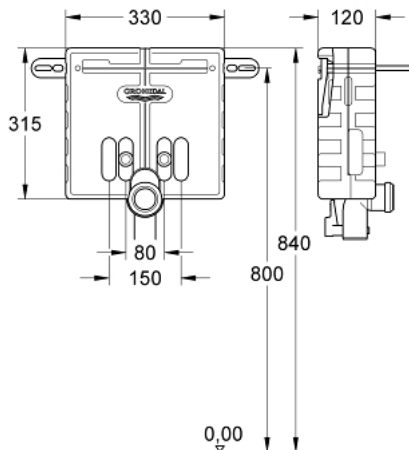

## 37 576 000 UNISET ELEMENT FOR WASH BASIN, SINGLE HOLE INSTALLATION

### PRODUCT DESCRIPTION

- sound-insulating EPS module for masonry-in with closed surface
- rail adaptors for modular fixing
- for single or series installation
- fixing accessories for single installation
- height adjustable fitting and outlet connections
- wash basin fixing bolts
- distance of fixing bolts 280 mm
- HT-outlet bend  $\varnothing$  50 mm
- seal  $\varnothing$  32 mm
- 2 fitting connections 1/2"
- fixing material for wash basin
- for on-the-wall installation please order support feet 37 304 000 (sold separately)

## 37 576 000 UNISSET ELEMENT FOR WASH BASIN, SINGLE HOLE INSTALLATION

### SPARE PARTS

- 1: Fitting connection (Spare part-nr. 42944000)
- 2: Outlet elbow 2" (Spare part-nr. 42943000)
- 2.1: Holder for outlet elbow (Spare part-nr. 42236000)