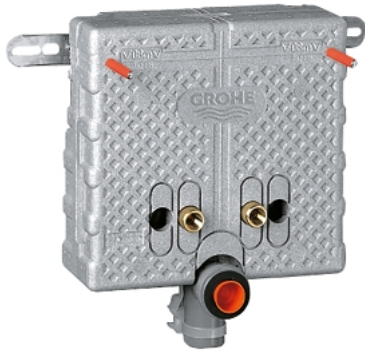

## 37 576 000 UNISET ELEMENT FOR WASH BASIN, SINGLE HOLE INSTALLATION

### PRODUCT DESCRIPTION

- sound-insulating EPS module for masonry-in with closed surface
- rail adaptors for modular fixing
- for single or series installation
- fixing accessories for single installation
- height adjustable fitting and outlet connections
- wash basin fixing bolts
- distance of fixing bolts 280 mm
- HT-outlet bend  $\varnothing$  50 mm
- seal  $\varnothing$  32 mm
- 2 fitting connections 1/2"
- fixing material for wash basin
- for on-the-wall installation please order support feet 37 304 000 (sold separately)

## 37 576 000 UNISSET ELEMENT FOR WASH BASIN, SINGLE HOLE INSTALLATION

### SPARE PARTS

- 1: Fitting connection (Spare part-nr. 42944000)
- 2: Outlet elbow 2" (Spare part-nr. 42943000)
- 2.1: Holder for outlet elbow (Spare part-nr. 42236000)