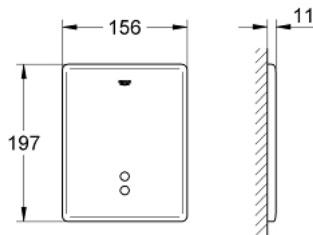

### PRODUCT DESCRIPTION

- Colour: stainless steel
- set for final installation
- concealed installation
- CE approved
- infra-red control
- transformer with supply voltage 230 V AC
- 50 Hz, 3.2 VA
- adjustable flow time
- 24 h flushing can be activated
- with function check lamps
- solenoid valve with dirt strainer
- front plate 156 x 197 mm
- without roughing-in set 37 006
- adjustable by infra-red control 36 206
- GROHE EcoJoy - less water, perfect flow