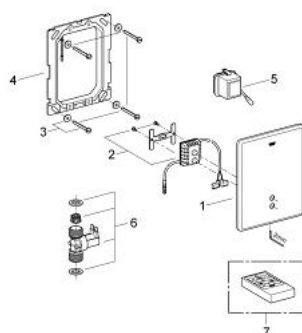

### PRODUCT DESCRIPTION

- Colour: stainless steel
- set for final installation
- concealed installation
- CE approved
- infra-red control
- transformer with supply voltage 230 V AC
- 50 Hz, 3.2 VA
- adjustable flow time
- 24 h flushing can be activated
- with function check lamps
- solenoid valve with dirt strainer
- front plate 156 x 197 mm
- without roughing-in set 37 006
- adjustable by infra-red control 36 206
- GROHE EcoJoy - less water, perfect flow

### SPARE PARTS

- 1: Flush plate (Spare part-nr. 42191SD0)
  - 2: Tectron electronic unit (Spare part-nr. 42187000)
  - 3: Fixing set (Spare part-nr. 4308500M)
  - 4: Frame (Spare part-nr. 42736000)
  - 5: Transformer (Spare part-nr. 42278000)
  - 6: Solenoid valve (Spare part-nr. 43828000)
  - 7: Infrared remote control (Spare part-nr. 36206000)\*
- \* Optional accessories