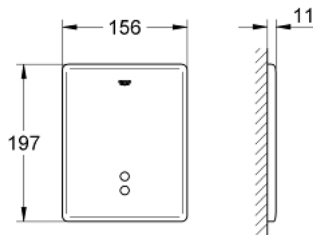

### PRODUCT DESCRIPTION

- Typ: stainless steel
- set for final installation
- concealed installation
- CE approved
- infra-red control
- transformer with supply voltage 230 V AC
- 50 Hz, 3.2 VA
- adjustable flow time
- 24 h flushing can be activated
- with function check lamps
- solenoid valve with dirt strainer
- front plate 156 x 197 mm
- without roughing-in set 37 006
- adjustable by infra-red control 36 206
- GROHE EcoJoy - Less water, perfect flow