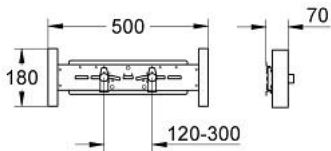

37 998 000 **RAPID SL FITTING SUPPORT FOR EXPOSED FITTINGS**

PRODUCT DESCRIPTION

- for studded walls
- for empty frames
- 2 noise protected fitting connections 1/2"
- fixing material

37 998 000 **RAPID SL FITTING SUPPORT FOR EXPOSED FITTINGS**

SPARE PARTS

1: Fitting connection (Spare part-nr. 42944000)