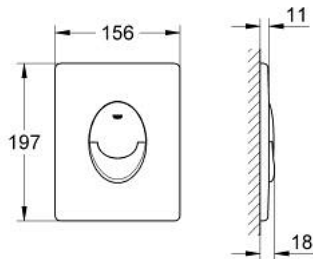

38 505 000 SKATE AIR FLUSH PLATE

PRODUCT DESCRIPTION

- Colour: chrome
- for dual flush or start & stop actuation
- for pneumatic discharge valve AV1
- vertical installation
- 156 x 197 mm
- material: ABS
- GROHE LongLife finish
- for combination with Rapid SL and Uniset with GD 2 cistern
- for use with Rapid SLX please order shaft 66 791 000 (sold separately)

38 505 000 SKATE AIR FLUSH PLATE

SPARE PARTS

- 1: Screw (Spare part-nr. 6636200M)
- 2: Frame (Spare part-nr. 43207000)
- 3: Fixing set (Spare part-nr. 4308500M)*
- 4: Fixing set (Spare part-nr. 4215800M)*