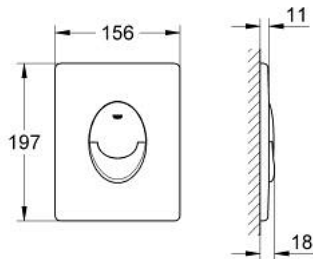

38 505 000 SKATE AIR FLUSH PLATE

PRODUCT DESCRIPTION

- Colour: chrome
- for dual flush or start & stop actuation
- for pneumatic discharge valve AV1
- vertical installation
- 156 x 197 mm
- material: ABS
- GROHE LongLife finish
- GROHE EcoJoy - less water, perfect flow
- for combination with Rapid SL and Uniset with GD 2 cistern
- for use with Rapid SLX please order shaft 66 791 000 (sold separately)

38 505 000 SKATE AIR FLUSH PLATE

SPARE PARTS

- 1: Screw (Spare part-nr. 6636200M)
- 2: Frame (Spare part-nr. 43207000)
- 3: Fixing set (Spare part-nr. 4308500M)*
- 4: Fixing set (Spare part-nr. 4215800M)*