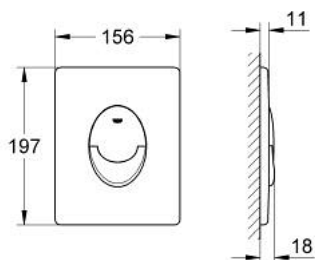

38 505 000 SKATE AIR FLUSH PLATE

PRODUCT DESCRIPTION

- Tyc: Chrome
- for dual flush or start & stop actuation
- for pneumatic discharge valve AV1
- vertical installation
- 156 x 197 mm
- material: ABS
- GROHE LongLife finish
- for combination with Rapid SL and Uniset with GD 2 cistern
- for use with Rapid SLX please order shaft 66 791 000 (sold separately)

38 505 000 SKATE AIR FLUSH PLATE

SPARE PARTS

- 1: Screw (Spare part-nr. 6636200M)
- 2: Mounting frame (Spare part-nr. 43207000)
- 3: Fixing set (Spare part-nr. 4308500M)*
- 4: Fixing set (Spare part-nr. 4215800M)*