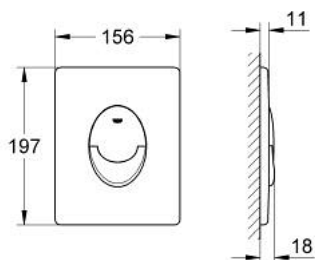

38 505 000 SKATE AIR FLUSH PLATE

PRODUCT DESCRIPTION

- Tyc: Chrome
- for dual flush or start & stop actuation
- for pneumatic discharge valve AV1
- vertical installation
- 156 x 197 mm
- material: ABS
- GROHE LongLife finish
- GROHE EcoJoy - Less water, perfect flow
- for combination with Rapid SL and Uniset with GD 2 cistern
- for use with Rapid SLX please order shaft 66 791 000 (sold separately)

38 505 000 SKATE AIR FLUSH PLATE

SPARE PARTS

- 1: Screw (Spare part-nr. 6636200M)
- 2: Mounting frame (Spare part-nr. 43207000)
- 3: Fixing set (Spare part-nr. 4308500M)*
- 4: Fixing set (Spare part-nr. 4215800M)*