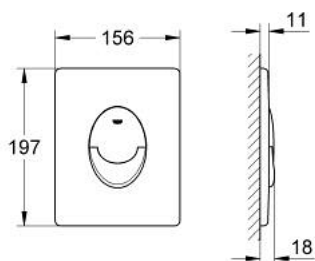

38 505 KF0 SKATE AIR FLUSH PLATE

PRODUCT DESCRIPTION

- Colour: phantom black
- for dual flush or start & stop actuation
- for pneumatic discharge valve
- vertical installation
- 156 x 197 mm
- material: ABS
- GROHE EcoJoy - less water, perfect flow
- for combination with Rapid SL and Uniset with GD 2 cistern
- for use with Rapid SLX please order shaft 66 791 000 (sold separately)

38 505 KF0 SKATE AIR FLUSH PLATE

SPARE PARTS

- 1: Screw (Spare part-nr. 6636200M)
- 2: Frame (Spare part-nr. 43207000)
- 3: Fixing set (Spare part-nr. 4308500M)*
- 4: Fixing set (Spare part-nr. 4215800M)*