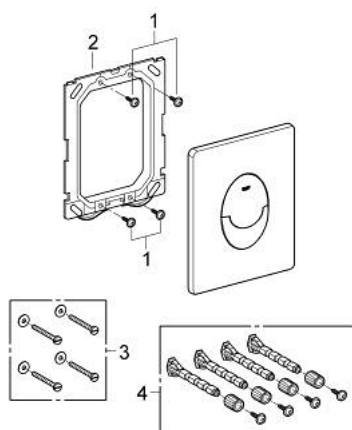

38 505 KF0 SKATE AIR FLUSH PLATE

PRODUCT DESCRIPTION

- Colour: phantom black
- for dual flush or start & stop actuation
- for pneumatic discharge valve
- vertical installation
- 156 x 197 mm
- material: ABS
- GROHE EcoJoy - less water, perfect flow
- for combination with Rapid SL and Uniset with GD 2 cistern
- for use with Rapid SLX please order shaft 66 791 000 (sold separately)

38 505 KF0 SKATE AIR FLUSH PLATE

SPARE PARTS

- 1: Screw (Spare part-nr. 6636200M)
- 2: Frame (Spare part-nr. 43207000)
- 3: Fixing set (Spare part-nr. 4308500M)*
- 4: Fixing set (Spare part-nr. 4215800M)*