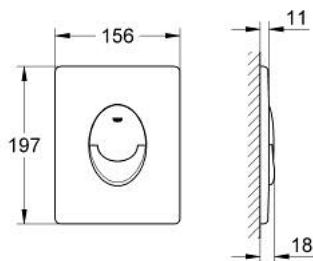

## 38 505 KF0 SKATE AIR FLUSH PLATE

### PRODUCT DESCRIPTION

- Colour: phantom black
- for dual flush or start & stop actuation
- for pneumatic discharge valve
- vertical installation
- 156 x 197 mm
- material: ABS
- for combination with Rapid SL and Uniset with GD 2 cistern
- for use with Rapid SLX please order shaft 66 791 000 (sold separately)