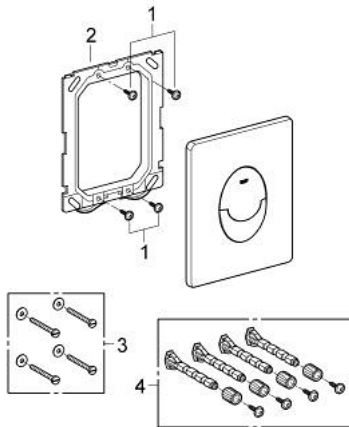

## 38 505 KF0 SKATE AIR FLUSH PLATE

### PRODUCT DESCRIPTION

- Tyc: phantom black
- for dual flush or start & stop actuation
- for pneumatic discharge valve
- vertical installation
- 156 x 197 mm
- material: ABS
- for combination with Rapid SL and Uniset with GD 2 cistern
- for use with Rapid SLX please order shaft 66 791 000 (sold separately)

### SPARE PARTS

- 1: Screw (Spare part-nr. 6636200M)
- 2: Mounting frame (Spare part-nr. 43207000)
- 3: Fixing set (Spare part-nr. 4308500M)\*
- 4: Fixing set (Spare part-nr. 4215800M)\*

\* Optional accessories