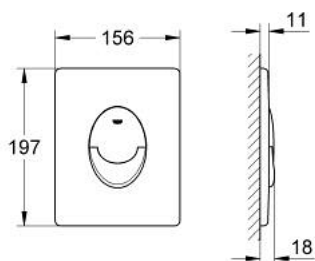

38 505 KF0 SKATE AIR FLUSH PLATE

PRODUCT DESCRIPTION

- Tyc: phantom black
- for dual flush or start & stop actuation
- for pneumatic discharge valve
- vertical installation
- 156 x 197 mm
- material: ABS
- GROHE EcoJoy - Less water, perfect flow
- for combination with Rapid SL and Uniset with GD 2 cistern
- for use with Rapid SLX please order shaft 66 791 000 (sold separately)

38 505 KF0 SKATE AIR FLUSH PLATE

SPARE PARTS

- 1: Screw (Spare part-nr. 6636200M)
- 2: Mounting frame (Spare part-nr. 43207000)
- 3: Fixing set (Spare part-nr. 4308500M)*
- 4: Fixing set (Spare part-nr. 4215800M)*