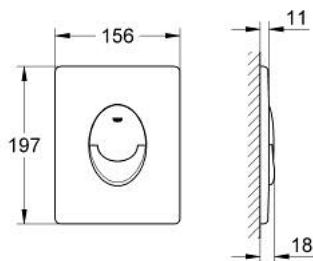

## 38 505 KF0 SKATE AIR FLUSH PLATE

### PRODUCT DESCRIPTION

- Tyc: phantom black
- for dual flush or start & stop actuation
- for pneumatic discharge valve
- vertical installation
- 156 x 197 mm
- material: ABS
- for combination with Rapid SL and Uniset with GD 2 cistern
- for use with Rapid SLX please order shaft 66 791 000 (sold separately)