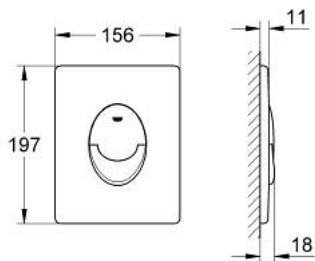

## 38 505 KV0 SKATE AIR FLUSH PLATE

### PRODUCT DESCRIPTION

- Colour: glossy black
- for dual flush or start & stop actuation
- for pneumatic discharge valve AV1
- vertical installation
- 156 x 197 mm
- material: ABS
- GROHE LongLife finish
- GROHE EcoJoy - less water, perfect flow
- for combination with Rapid SL and Uniset with GD 2 cistern
- for use with Rapid SLX please order shaft 66 791 000 (sold separately)