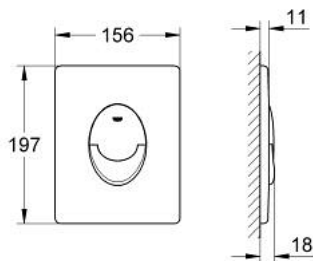

## 38 505 KV0 SKATE AIR FLUSH PLATE

### PRODUCT DESCRIPTION

- Colour: glossy black
- for dual flush or start & stop actuation
- for pneumatic discharge valve AV1
- vertical installation
- 156 x 197 mm
- material: ABS
- GROHE LongLife finish
- for combination with Rapid SL and Uniset with GD 2 cistern
- for use with Rapid SLX please order shaft 66 791 000 (sold separately)