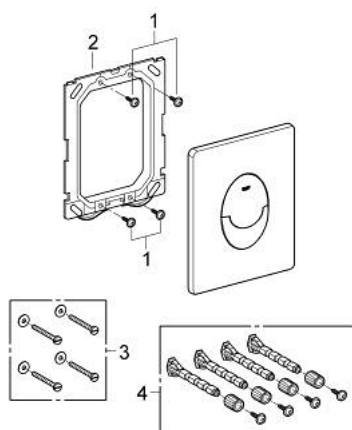

## 38 505 KV0 SKATE AIR FLUSH PLATE

### PRODUCT DESCRIPTION

- Colour: glossy black
- for dual flush or start & stop actuation
- for pneumatic discharge valve AV1
- vertical installation
- 156 x 197 mm
- material: ABS
- GROHE LongLife finish
- GROHE EcoJoy - less water, perfect flow
- for combination with Rapid SL and Uniset with GD 2 cistern
- for use with Rapid SLX please order shaft 66 791 000 (sold separately)

### SPARE PARTS

- 1: Screw (Spare part-nr. 6636200M)
- 2: Frame (Spare part-nr. 43207000)
- 3: Fixing set (Spare part-nr. 4308500M)\*
- 4: Fixing set (Spare part-nr. 4215800M)\*

\* Optional accessories