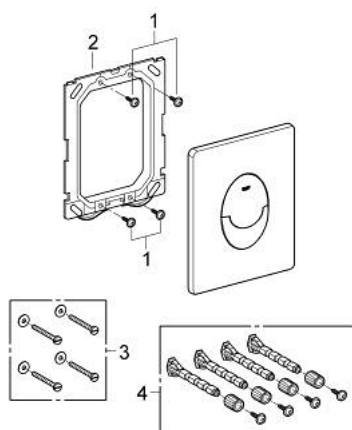

## 38 505 KV0 SKATE AIR FLUSH PLATE

### PRODUCT DESCRIPTION

- Colour: glossy black
- for dual flush or start & stop actuation
- for pneumatic discharge valve AV1
- vertical installation
- 156 x 197 mm
- material: ABS
- GROHE LongLife finish
- for combination with Rapid SL and Uniset with GD 2 cistern
- for use with Rapid SLX please order shaft 66 791 000 (sold separately)

### SPARE PARTS

- 1: Screw (Spare part-nr. 6636200M)
- 2: Frame (Spare part-nr. 43207000)
- 3: Fixing set (Spare part-nr. 4308500M)\*
- 4: Fixing set (Spare part-nr. 4215800M)\*

\* Optional accessories