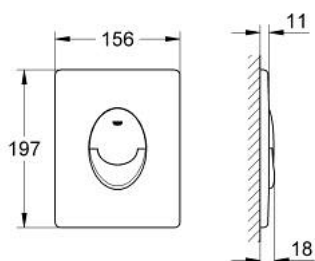

## 38 505 KV0 SKATE AIR FLUSH PLATE

### PRODUCT DESCRIPTION

- Tyc: glossy black
- for dual flush or start & stop actuation
- for pneumatic discharge valve AV1
- vertical installation
- 156 x 197 mm
- material: ABS
- GROHE LongLife finish
- GROHE EcoJoy - Less water, perfect flow
- for combination with Rapid SL and Uniset with GD 2 cistern
- for use with Rapid SLX please order shaft 66 791 000 (sold separately)