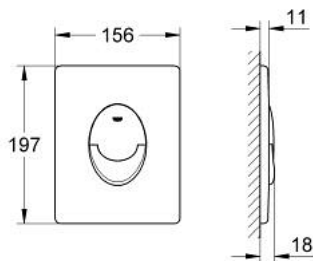

38 505 KV0 SKATE AIR FLUSH PLATE

PRODUCT DESCRIPTION

- Tyc: glossy black
- for dual flush or start & stop actuation
- for pneumatic discharge valve AV1
- vertical installation
- 156 x 197 mm
- material: ABS
- GROHE LongLife finish
- for combination with Rapid SL and Uniset with GD 2 cistern
- for use with Rapid SLX please order shaft 66 791 000 (sold separately)

38 505 KV0 SKATE AIR FLUSH PLATE

SPARE PARTS

- 1: Screw (Spare part-nr. 6636200M)
- 2: Mounting frame (Spare part-nr. 43207000)
- 3: Fixing set (Spare part-nr. 4308500M)*
- 4: Fixing set (Spare part-nr. 4215800M)*