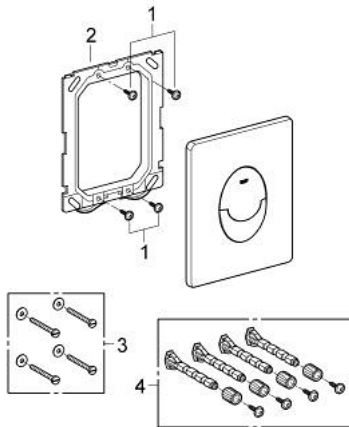

38 505 P00 SKATE AIR FLUSH PLATE

PRODUCT DESCRIPTION

- Colour: matt chrome
- for dual flush or start & stop actuation
- for pneumatic discharge valve AV1
- vertical installation
- 156 x 197 mm
- material: ABS
- GROHE LongLife finish
- for combination with Rapid SL and Uniset with GD 2 cistern
- for use with Rapid SLX please order shaft 66 791 000 (sold separately)

38 505 P00 SKATE AIR FLUSH PLATE

SPARE PARTS

- 1: Screw (Spare part-nr. 6636200M)
 - 2: Frame (Spare part-nr. 43207000)
 - 3: Fixing set (Spare part-nr. 4308500M)*
 - 4: Fixing set (Spare part-nr. 4215800M)*
- * Optional accessories