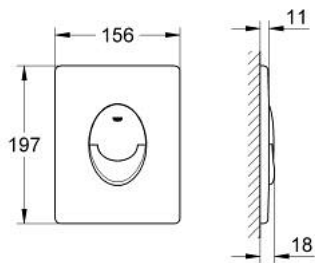

38 505 P00 SKATE AIR FLUSH PLATE

PRODUCT DESCRIPTION

- Colour: matt chrome
- for dual flush or start & stop actuation
- for pneumatic discharge valve AV1
- vertical installation
- 156 x 197 mm
- material: ABS
- GROHE LongLife finish
- for combination with Rapid SL and Uniset with GD 2 cistern
- for use with Rapid SLX please order shaft 66 791 000 (sold separately)

38 505 P00 SKATE AIR FLUSH PLATE

SPARE PARTS

- 1: Screw (Spare part-nr. 6636200M)
 - 2: Frame (Spare part-nr. 43207000)
 - 3: Fixing set (Spare part-nr. 4308500M)*
 - 4: Fixing set (Spare part-nr. 4215800M)*
- * Optional accessories