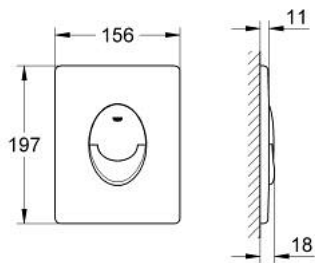

## 38 505 P00 SKATE AIR FLUSH PLATE

### PRODUCT DESCRIPTION

- Colour: matt chrome
- for dual flush or start & stop actuation
- for pneumatic discharge valve AV1
- vertical installation
- 156 x 197 mm
- material: ABS
- GROHE LongLife finish
- GROHE EcoJoy - less water, perfect flow
- for combination with Rapid SL and Uniset with GD 2 cistern
- for use with Rapid SLX please order shaft 66 791 000 (sold separately)