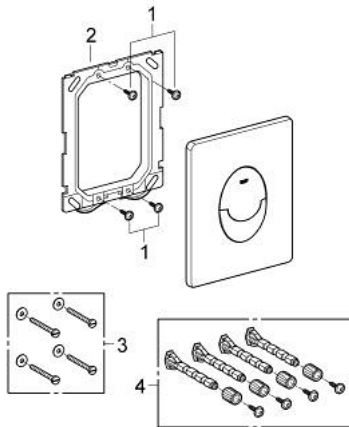

38 505 P00 SKATE AIR FLUSH PLATE

PRODUCT DESCRIPTION

- Tyc: matt chrome
- for dual flush or start & stop actuation
- for pneumatic discharge valve AV1
- vertical installation
- 156 x 197 mm
- material: ABS
- GROHE LongLife finish
- for combination with Rapid SL and Uniset with GD 2 cistern
- for use with Rapid SLX please order shaft 66 791 000 (sold separately)

38 505 P00 SKATE AIR FLUSH PLATE

SPARE PARTS

- 1: Screw (Spare part-nr. 6636200M)
- 2: Mounting frame (Spare part-nr. 43207000)
- 3: Fixing set (Spare part-nr. 4308500M)*
- 4: Fixing set (Spare part-nr. 4215800M)*