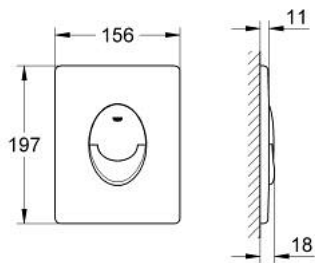

38 505 P00 SKATE AIR FLUSH PLATE

PRODUCT DESCRIPTION

- Tyc: matt chrome
- for dual flush or start & stop actuation
- for pneumatic discharge valve AV1
- vertical installation
- 156 x 197 mm
- material: ABS
- GROHE LongLife finish
- for combination with Rapid SL and Uniset with GD 2 cistern
- for use with Rapid SLX please order shaft 66 791 000 (sold separately)

38 505 P00 SKATE AIR FLUSH PLATE

SPARE PARTS

- 1: Screw (Spare part-nr. 6636200M)
- 2: Mounting frame (Spare part-nr. 43207000)
- 3: Fixing set (Spare part-nr. 4308500M)*
- 4: Fixing set (Spare part-nr. 4215800M)*