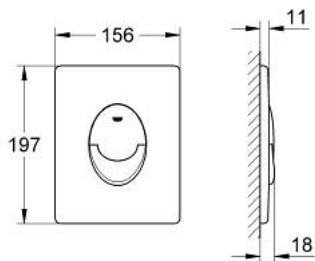

38 505 P00 SKATE AIR FLUSH PLATE

PRODUCT DESCRIPTION

- Tyc: matt chrome
- for dual flush or start & stop actuation
- for pneumatic discharge valve AV1
- vertical installation
- 156 x 197 mm
- material: ABS
- GROHE LongLife finish
- GROHE EcoJoy - Less water, perfect flow
- for combination with Rapid SL and Uniset with GD 2 cistern
- for use with Rapid SLX please order shaft 66 791 000 (sold separately)

38 505 P00 SKATE AIR FLUSH PLATE

SPARE PARTS

- 1: Screw (Spare part-nr. 6636200M)
- 2: Mounting frame (Spare part-nr. 43207000)
- 3: Fixing set (Spare part-nr. 4308500M)*
- 4: Fixing set (Spare part-nr. 4215800M)*