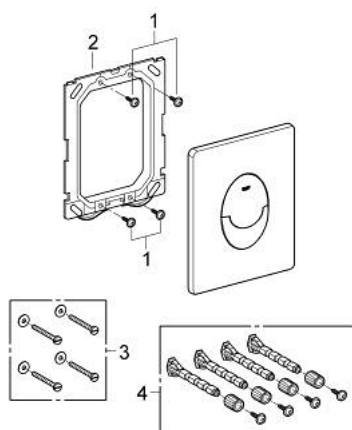

38 505 SH0 SKATE AIR FLUSH PLATE

PRODUCT DESCRIPTION

- Colour: alpine white
- for dual flush or start & stop actuation
- for pneumatic discharge valve AV1
- vertical installation
- 156 x 197 mm
- material: ABS
- GROHE LongLife finish
- GROHE EcoJoy - less water, perfect flow
- for combination with Rapid SL and Uniset with GD 2 cistern
- for use with Rapid SLX please order shaft 66 791 000 (sold separately)

38 505 SH0 SKATE AIR FLUSH PLATE

SPARE PARTS

- 1: Screw (Spare part-nr. 6636200M)
- 2: Frame (Spare part-nr. 43207000)
- 3: Fixing set (Spare part-nr. 4308500M)*
- 4: Fixing set (Spare part-nr. 4215800M)*