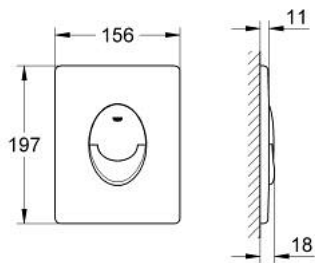

38 505 SH0 SKATE AIR FLUSH PLATE

PRODUCT DESCRIPTION

- Colour: alpine white
- for dual flush or start & stop actuation
- for pneumatic discharge valve AV1
- vertical installation
- 156 x 197 mm
- material: ABS
- GROHE LongLife finish
- GROHE EcoJoy - less water, perfect flow
- for combination with Rapid SL and Uniset with GD 2 cistern
- for use with Rapid SLX please order shaft 66 791 000 (sold separately)

38 505 SH0 SKATE AIR FLUSH PLATE

SPARE PARTS

- 1: Screw (Spare part-nr. 6636200M)
- 2: Frame (Spare part-nr. 43207000)
- 3: Fixing set (Spare part-nr. 4308500M)*
- 4: Fixing set (Spare part-nr. 4215800M)*