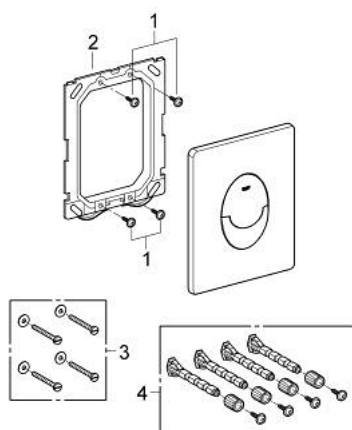

38 505 SH0 SKATE AIR FLUSH PLATE

PRODUCT DESCRIPTION

- Colour: alpine white
- for dual flush or start & stop actuation
- for pneumatic discharge valve AV1
- vertical installation
- 156 x 197 mm
- material: ABS
- GROHE LongLife finish
- for combination with Rapid SL and Uniset with GD 2 cistern
- for use with Rapid SLX please order shaft 66 791 000 (sold separately)

38 505 SH0 SKATE AIR FLUSH PLATE

SPARE PARTS

- 1: Screw (Spare part-nr. 6636200M)
- 2: Frame (Spare part-nr. 43207000)
- 3: Fixing set (Spare part-nr. 4308500M)*
- 4: Fixing set (Spare part-nr. 4215800M)*