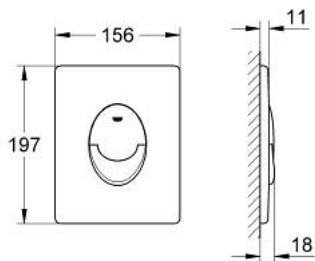

38 505 SH0 SKATE AIR FLUSH PLATE

PRODUCT DESCRIPTION

- Colour: alpine white
- for dual flush or start & stop actuation
- for pneumatic discharge valve AV1
- vertical installation
- 156 x 197 mm
- material: ABS
- GROHE LongLife finish
- for combination with Rapid SL and Uniset with GD 2 cistern
- for use with Rapid SLX please order shaft 66 791 000 (sold separately)

38 505 SH0 SKATE AIR FLUSH PLATE

SPARE PARTS

- 1: Screw (Spare part-nr. 6636200M)
- 2: Frame (Spare part-nr. 43207000)
- 3: Fixing set (Spare part-nr. 4308500M)*
- 4: Fixing set (Spare part-nr. 4215800M)*