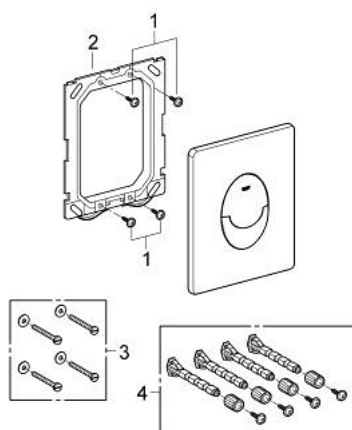

## 38 505 SH0 SKATE AIR FLUSH PLATE

### PRODUCT DESCRIPTION

- Tyc: alpine white
- for dual flush or start & stop actuation
- for pneumatic discharge valve AV1
- vertical installation
- 156 x 197 mm
- material: ABS
- GROHE LongLife finish
- GROHE EcoJoy - Less water, perfect flow
- for combination with Rapid SL and Uniset with GD 2 cistern
- for use with Rapid SLX please order shaft 66 791 000 (sold separately)

### SPARE PARTS

- 1: Screw (Spare part-nr. 6636200M)
- 2: Mounting frame (Spare part-nr. 43207000)
- 3: Fixing set (Spare part-nr. 4308500M)\*
- 4: Fixing set (Spare part-nr. 4215800M)\*

\* Optional accessories