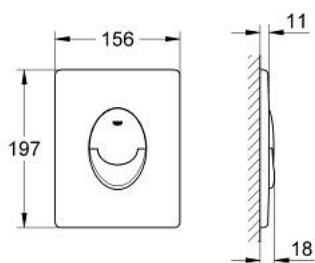

## 38 505 SH0 SKATE AIR FLUSH PLATE

### PRODUCT DESCRIPTION

- Tyc: alpine white
- for dual flush or start & stop actuation
- for pneumatic discharge valve AV1
- vertical installation
- 156 x 197 mm
- material: ABS
- GROHE LongLife finish
- GROHE EcoJoy - Less water, perfect flow
- for combination with Rapid SL and Uniset with GD 2 cistern
- for use with Rapid SLX please order shaft 66 791 000 (sold separately)