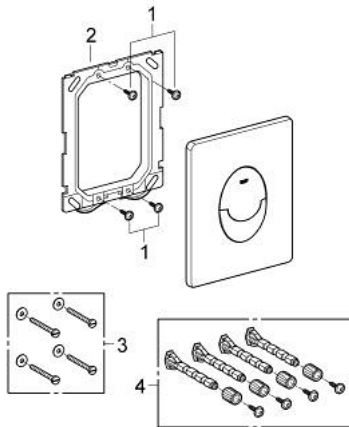

38 505 SHH SKATE AIR FLUSH PLATE

PRODUCT DESCRIPTION

- Colour: alpine white
- for dual flush or start & stop actuation
- for pneumatic discharge valve AV1
- vertical installation
- 156 x 197 mm
- material: ABS
- GROHE LongLife finish
- GROHE EcoJoy - less water, perfect flow
- anti-bacterial finish for increased hygiene
- for combination with Rapid SL and Uniset with GD 2 cistern
- for use with Rapid SLX please order shaft 66 791 000 (sold separately)

38 505 SHH SKATE AIR FLUSH PLATE

SPARE PARTS

- 1: Screw (Spare part-nr. 6636200M)
 - 2: Frame (Spare part-nr. 43207000)
 - 3: Fixing set (Spare part-nr. 4308500M)*
 - 4: Fixing set (Spare part-nr. 4215800M)*
- * Optional accessories