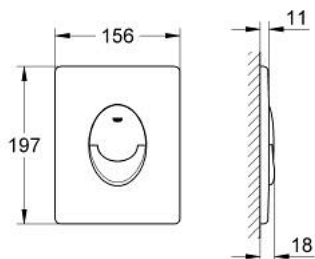

38 505 SHH SKATE AIR FLUSH PLATE

PRODUCT DESCRIPTION

- Colour: alpine white
- for dual flush or start & stop actuation
- for pneumatic discharge valve AV1
- vertical installation
- 156 x 197 mm
- material: ABS
- GROHE LongLife finish
- anti-bacterial finish for increased hygiene
- for combination with Rapid SL and Uniset with GD 2 cistern
- for use with Rapid SLX please order shaft 66 791 000 (sold separately)

38 505 SHH SKATE AIR FLUSH PLATE

SPARE PARTS

- 1: Screw (Spare part-nr. 6636200M)
- 2: Frame (Spare part-nr. 43207000)
- 3: Fixing set (Spare part-nr. 4308500M)*
- 4: Fixing set (Spare part-nr. 4215800M)*
- * Optional accessories