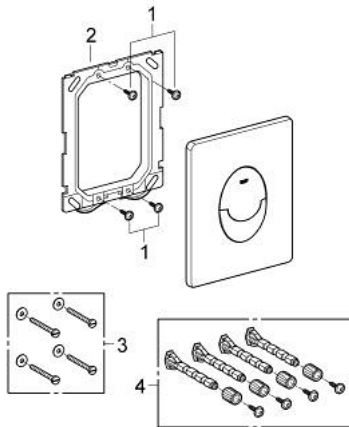

38 505 SHH SKATE AIR FLUSH PLATE

PRODUCT DESCRIPTION

- Colour: alpine white
- for dual flush or start & stop actuation
- for pneumatic discharge valve AV1
- vertical installation
- 156 x 197 mm
- material: ABS
- GROHE LongLife finish
- anti-bacterial finish for increased hygiene
- for combination with Rapid SL and Uniset with GD 2 cistern
- for use with Rapid SLX please order shaft 66 791 000 (sold separately)

38 505 SHH SKATE AIR FLUSH PLATE

SPARE PARTS

- 1: Screw (Spare part-nr. 6636200M)
- 2: Frame (Spare part-nr. 43207000)
- 3: Fixing set (Spare part-nr. 4308500M)*
- 4: Fixing set (Spare part-nr. 4215800M)*
- * Optional accessories