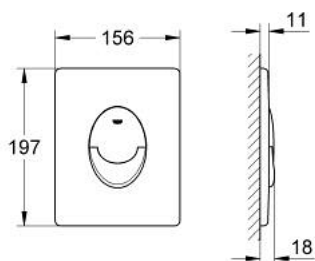

38 505 SHH SKATE AIR FLUSH PLATE

PRODUCT DESCRIPTION

- Colour: alpine white
- for dual flush or start & stop actuation
- for pneumatic discharge valve AV1
- vertical installation
- 156 x 197 mm
- material: ABS
- GROHE LongLife finish
- GROHE EcoJoy - less water, perfect flow
- anti-bacterial finish for increased hygiene
- for combination with Rapid SL and Uniset with GD 2 cistern
- for use with Rapid SLX please order shaft 66 791 000 (sold separately)

38 505 SHH SKATE AIR FLUSH PLATE

SPARE PARTS

- 1: Screw (Spare part-nr. 6636200M)
 - 2: Frame (Spare part-nr. 43207000)
 - 3: Fixing set (Spare part-nr. 4308500M)*
 - 4: Fixing set (Spare part-nr. 4215800M)*
- * Optional accessories