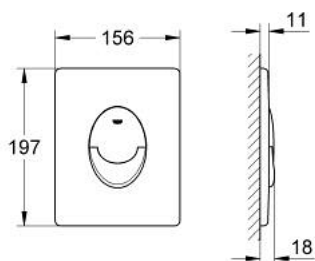

38 505 SHH **SKATE AIR FLUSH PLATE**

PRODUCT DESCRIPTION

- Tyc: alpine white
- for dual flush or start & stop actuation
- for pneumatic discharge valve AV1
- vertical installation
- 156 x 197 mm
- material: ABS
- GROHE LongLife finish
- GROHE EcoJoy - Less water, perfect flow
- anti-bacterial finish for increased hygiene
- for combination with Rapid SL and Uniset with GD 2 cistern
- for use with Rapid SLX please order shaft 66 791 000 (sold separately)

38 505 SHH SKATE AIR FLUSH PLATE

SPARE PARTS

- 1: Screw (Spare part-nr. 6636200M)
- 2: Mounting frame (Spare part-nr. 43207000)
- 3: Fixing set (Spare part-nr. 4308500M)*
- 4: Fixing set (Spare part-nr. 4215800M)*