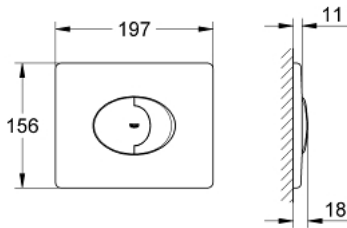

38 506 000 SKATE AIR FLUSH PLATE

PRODUCT DESCRIPTION

- Colour: chrome
- for dual flush or start & stop actuation
- for pneumatic discharge valve AV1
- horizontal installation
- 156 x 197 mm
- material: ABS
- GROHE LongLife finish
- for combination with Rapid SL and Uniset with GD 2 cistern
- for use with Rapid SLX please order shaft 66 791 000 (sold separately)

38 506 000 SKATE AIR FLUSH PLATE

SPARE PARTS

- 1: Screw (Spare part-nr. 6636200M)
 - 2: Frame (Spare part-nr. 43207000)
 - 3: Fixing set (Spare part-nr. 4308500M)*
 - 4: Fixing set (Spare part-nr. 4215800M)*
- * Optional accessories