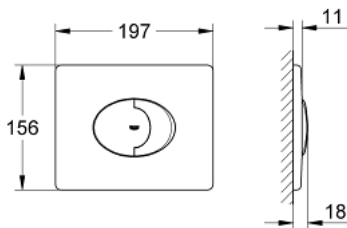

38 506 000 SKATE AIR FLUSH PLATE

PRODUCT DESCRIPTION

- Colour: chrome
- for dual flush or start & stop actuation
- for pneumatic discharge valve AV1
- horizontal installation
- 156 x 197 mm
- material: ABS
- GROHE EcoJoy - less water, perfect flow
- GROHE LongLife finish
- for combination with Rapid SL and Uniset with GD 2 cistern
- for use with Rapid SLX please order shaft 66 791 000 (sold separately)

38 506 000 SKATE AIR FLUSH PLATE

SPARE PARTS

- 1: Screw (Spare part-nr. 6636200M)
 - 2: Frame (Spare part-nr. 43207000)
 - 3: Fixing set (Spare part-nr. 4308500M)*
 - 4: Fixing set (Spare part-nr. 4215800M)*
- * Optional accessories