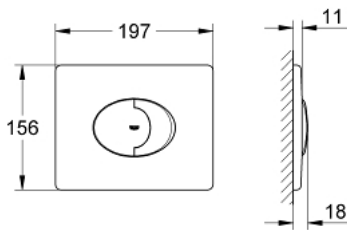

## 38 506 000 SKATE AIR FLUSH PLATE

### PRODUCT DESCRIPTION

- Tyc: Chrome
- for dual flush or start & stop actuation
- for pneumatic discharge valve AV1
- horizontal installation
- 156 x 197 mm
- material: ABS
- GROHE LongLife finish
- for combination with Rapid SL and Uniset with GD 2 cistern
- for use with Rapid SLX please order shaft 66 791 000 (sold separately)