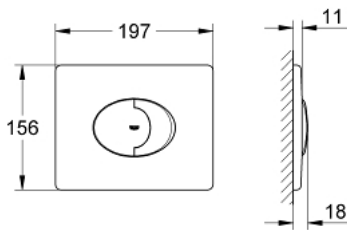

38 506 000 SKATE AIR FLUSH PLATE

PRODUCT DESCRIPTION

- Tyc: Chrome
- for dual flush or start & stop actuation
- for pneumatic discharge valve AV1
- horizontal installation
- 156 x 197 mm
- material: ABS
- GROHE EcoJoy - Less water, perfect flow
- GROHE LongLife finish
- for combination with Rapid SL and Uniset with GD 2 cistern
- for use with Rapid SLX please order shaft 66 791 000 (sold separately)

38 506 000 SKATE AIR FLUSH PLATE

SPARE PARTS

- 1: Screw (Spare part-nr. 6636200M)
- 2: Mounting frame (Spare part-nr. 43207000)
- 3: Fixing set (Spare part-nr. 4308500M)*
- 4: Fixing set (Spare part-nr. 4215800M)*