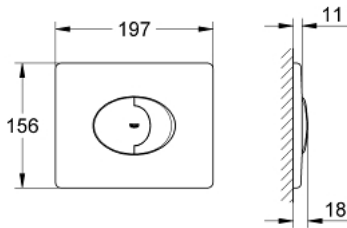

38 506 P00 SKATE AIR FLUSH PLATE

PRODUCT DESCRIPTION

- Colour: matt chrome
- for dual flush or start & stop actuation
- horizontal installation
- for pneumatic discharge valve AV1
- 156 x 197 mm
- material: ABS
- GROHE EcoJoy - less water, perfect flow
- GROHE LongLife finish
- for combination with Rapid SL and Uniset with GD 2 cistern
- for use with Rapid SLX please order shaft 66 791 000 (sold separately)

38 506 P00 SKATE AIR FLUSH PLATE

SPARE PARTS

- 1: Screw (Spare part-nr. 6636200M)
 - 2: Frame (Spare part-nr. 43207000)
 - 3: Fixing set (Spare part-nr. 4308500M)*
 - 4: Fixing set (Spare part-nr. 4215800M)*
- * Optional accessories