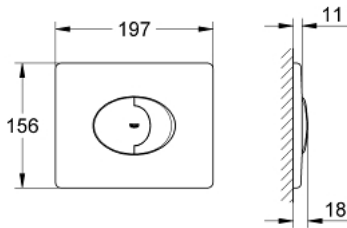

38 506 P00 SKATE AIR FLUSH PLATE

PRODUCT DESCRIPTION

- Tyc: matt chrome
- for dual flush or start & stop actuation
- horizontal installation
- for pneumatic discharge valve AV1
- 156 x 197 mm
- material: ABS
- GROHE LongLife finish
- for combination with Rapid SL and Uniset with GD 2 cistern
- for use with Rapid SLX please order shaft 66 791 000 (sold separately)

38 506 P00 SKATE AIR FLUSH PLATE

SPARE PARTS

- 1: Screw (Spare part-nr. 6636200M)
- 2: Mounting frame (Spare part-nr. 43207000)
- 3: Fixing set (Spare part-nr. 4308500M)*
- 4: Fixing set (Spare part-nr. 4215800M)*