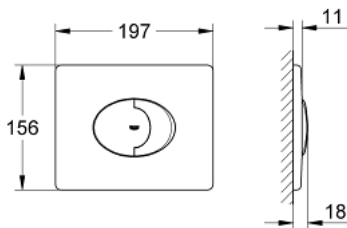

38 506 SH0 SKATE AIR FLUSH PLATE

PRODUCT DESCRIPTION

- Colour: alpine white
- for dual flush or start & stop actuation
- for pneumatic discharge valve AV1
- horizontal installation
- material: ABS
- 156 x 197 mm
- for combination with Rapid SL and Uniset with GD 2 cistern
- for use with Rapid SLX please order shaft 66 791 000 (sold separately)

38 506 SH0 SKATE AIR FLUSH PLATE

SPARE PARTS

- 1: Screw (Spare part-nr. 6636200M)
- 2: Frame (Spare part-nr. 43207000)
- 3: Fixing set (Spare part-nr. 4308500M)*
- 4: Fixing set (Spare part-nr. 4215800M)*