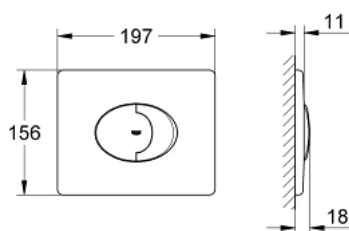

38 506 SH0 SKATE AIR FLUSH PLATE

PRODUCT DESCRIPTION

- Colour: alpine white
- for dual flush or start & stop actuation
- for pneumatic discharge valve AV1
- horizontal installation
- material: ABS
- 156 x 197 mm
- GROHE EcoJoy - less water, perfect flow
- for combination with Rapid SL and Uniset with GD 2 cistern
- for use with Rapid SLX please order shaft 66 791 000 (sold separately)

38 506 SH0 SKATE AIR FLUSH PLATE

SPARE PARTS

- 1: Screw (Spare part-nr. 6636200M)
- 2: Frame (Spare part-nr. 43207000)
- 3: Fixing set (Spare part-nr. 4308500M)*
- 4: Fixing set (Spare part-nr. 4215800M)*