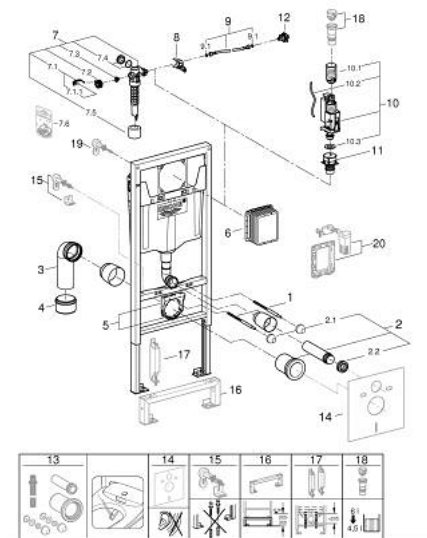

38 528 001 RAPID SL ELEMENT FOR WC, 1.13 M INSTALLATION HEIGHT

SPARE PARTS

- 1: Threaded bolt (Spare part-nr. 4276400M)
 - 2: WC inlet and outlet connecting set (Spare part-nr. 37311K00)
 - 2.1: Basin fastening (Spare part-nr. 43511SH0)
 - 2.2: Connector (Spare part-nr. 37119000)
 - 3: PP-outlet bend \varnothing 90 mm (Spare part-nr. 42327000)
 - 4: Reducer (Spare part-nr. 42242000)
 - 5: Support for outlet bend (Spare part-nr. 42243000)
 - 6: Inspection shaft (Spare part-nr. 66791000)
 - 7: Filling valve (Spare part-nr. 37095000)
 - 7.1: Lever (Spare part-nr. 43734000)
 - 7.1.1: Seal (Spare part-nr. 4377000M)
 - 7.2: Valve head (Spare part-nr. 43536000)
 - 7.3: Membrane (Spare part-nr. 4375800M)
 - 7.4: Screw cap (Spare part-nr. 43735000)
 - 7.5: Valve float, 5 pcs. (Spare part-nr. 4379100M)
 - 7.6: Set of seals (Spare part-nr. 43722000)*
 - 8: Support device (Spare part-nr. 42246000)
 - 9: Connecting hose (Spare part-nr. 42233000)
 - 9.1: Sealing washer (Spare part-nr. 0319100M)
 - 10: Dual Flush discharge valve AV1 (Spare part-nr. 42320000)
 - 10.1: Extension for overflow pipe (Spare part-nr. 42313000)
 - 10.2: Pneumatic hose (Spare part-nr. 42319000)
 - 10.3: Seal (Spare part-nr. 42310000)
 - 11: Valve seat for GD2 (Spare part-nr. 42315000)
 - 12: Water connection (Spare part-nr. 48561000)
 - 13: Retrofit kit for shower toilets Sensia Arena and Sensia Pro (Spare part-nr. 40899000)
 - 14: Set for noise protection (Spare part-nr. 37131000)*
 - 15: Xtra wall brackets, flexible placing (Spare part-nr. 38733000)*
 - 16: Extension (Spare part-nr. 38629000)*
 - 17: Accessory (Spare part-nr. 38779000)*
 - 18: 4.5 l adapter for GD2 (Spare part-nr. 42333000)*
 - 19: Wall brackets (Spare part-nr. 3855800M)*
 - 20: Rapid SL connection set for shower WC (Spare part-nr. 38925000)*
 - 21: Retrofit set (Spare part-nr. 38796000)*
- * Optional accessories