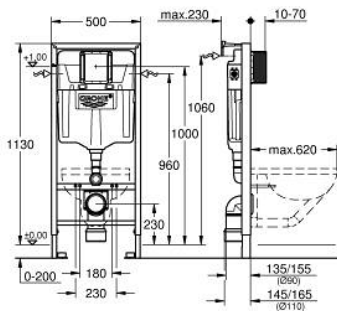

## 38 536 001 RAPID SL 2-IN-1 SET FOR WC, 1.13 M INSTALLATION HEIGHT

### PRODUCT DESCRIPTION

- with flushing cistern GD 2, 6 - 9 l
- consisting of:
  - Rapid SL element for WC (38 528 001)
  - wall brackets (38 558 00M)
- for mounting of small flush plates please order revision shaft 40 911 000 (sold separately)