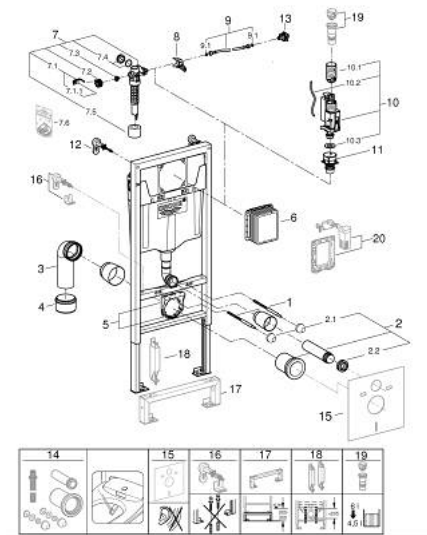

## 38 536 001 RAPID SL 2-IN-1 SET FOR WC, 1.13 M INSTALLATION HEIGHT

### PRODUCT DESCRIPTION

- with flushing cistern GD 2, 6 - 9 l
- consisting of:
  - Rapid SL element for WC (38 528 001)
  - wall brackets (38 558 00M)
- for mounting of small flush plates please order revision shaft 40 911 000 (sold separately)