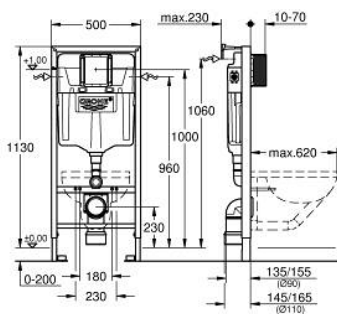

## 38 536 001 RAPID SL 2-IN-1 SET FOR WC, 1.13 M INSTALLATION HEIGHT

### PRODUCT DESCRIPTION

- with flushing cistern GD 2, 6 - 9 l
- consisting of:
  - Rapid SL element for WC (38 528 001)
  - wall brackets (38 558 00M)
- for mounting of small flush plates please order revision shaft 40 911 000 (sold separately)