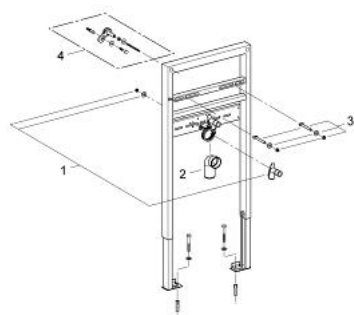

38 541 000 **RAPID SL ELEMENT FOR WASH BASIN, SINGLE HOLE INSTALLATION**

SPARE PARTS

- 1: Fitting connection (Spare part-nr. 42944000)
 - 2: Outlet elbow 2" (Spare part-nr. 42943000)
 - 2.1: Holder for outlet elbow (Spare part-nr. 42236000)
 - 3: Threaded bolt (Spare part-nr. 42247000)
 - 4: Wall brackets (Spare part-nr. 3855800M)*
- * Optional accessories