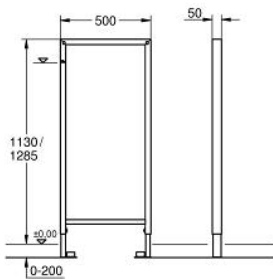

38 548 001 **RAPID SL EMPTY ELEMENT, 1.13 M INSTALLATION HEIGHT**

PRODUCT DESCRIPTION

- for the installation of fitting holders or to cover the distance between two elements (60 - 170 cm)
- for installation back to back with free-standing elements
- TÜV approved
- for on-the-wall installation please order wall brackets 38 558 00M (sold separately)

38 548 001 **RAPID SL EMPTY ELEMENT, 1.13 M INSTALLATION HEIGHT**

SPARE PARTS

1: Wall brackets (Spare part-nr. 3855800M)*

* Optional accessories