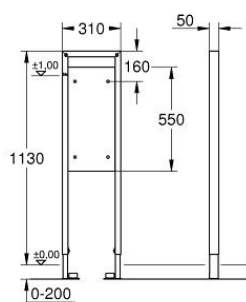

38 559 001 **RAPID SL FIXING ELEMENT, 1.13 M INSTALLATION HEIGHT**

PRODUCT DESCRIPTION

- to fix support for the disabled in lightweight studded wall partitions or on-the-wall installations
- 0.31 m wide
- powder coated steel frame
- waterproof plywood
- fixing material
- for on-the-wall installation please order wall brackets 38 558 00M (sold separately)

38 559 001 **RAPID SL FIXING ELEMENT, 1.13 M INSTALLATION HEIGHT**

SPARE PARTS

1: Wall brackets (Spare part-nr. 3855800M)*

* Optional accessories