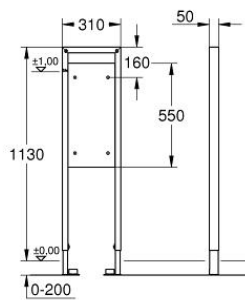

## 38 559 001 **RAPID SL FIXING ELEMENT, 1.13 M INSTALLATION HEIGHT**

### PRODUCT DESCRIPTION

- to fix support for the disabled in lightweight studded wall partitions or on-the-wall installations
- 0.31 m wide
- powder coated steel frame
- waterproof plywood
- fixing material
- for on-the-wall installation please order wall brackets 38 558 00M (sold separately)