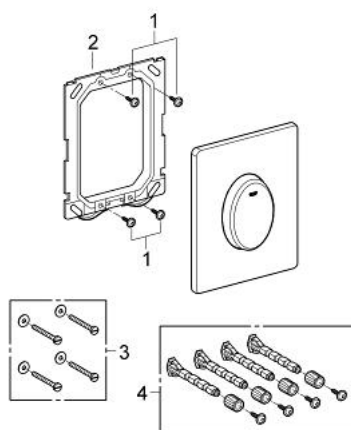

38 564 000 SKATE AIR FLUSH PLATE

PRODUCT DESCRIPTION

- Colour: chrome
- for single flush actuation
- for pneumatic discharge valve
- vertical installation
- 156 x 197 mm
- material: ABS
- GROHE LongLife finish

38 564 000 SKATE AIR FLUSH PLATE

SPARE PARTS

- 1: Screw (Spare part-nr. 6636200M)
- 2: Frame (Spare part-nr. 43207000)
- 3: Fixing set (Spare part-nr. 4308500M)*
- 4: Fixing set (Spare part-nr. 4215800M)*