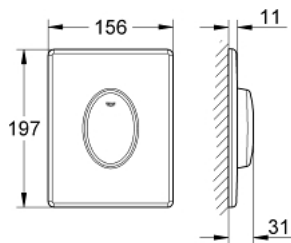

38 564 000 SKATE AIR FLUSH PLATE

PRODUCT DESCRIPTION

- Colour: chrome
- for single flush actuation
- for pneumatic discharge valve
- vertical installation
- 156 x 197 mm
- material: ABS
- GROHE LongLife finish
- GROHE EcoJoy - less water, perfect flow

38 564 000 SKATE AIR FLUSH PLATE

SPARE PARTS

- 1: Screw (Spare part-nr. 6636200M)
- 2: Frame (Spare part-nr. 43207000)
- 3: Fixing set (Spare part-nr. 4308500M)*
- 4: Fixing set (Spare part-nr. 4215800M)*