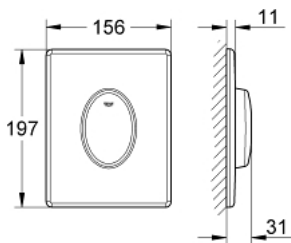

38 564 000 SKATE AIR FLUSH PLATE

PRODUCT DESCRIPTION

- Colour: chrome
- for single flush actuation
- for pneumatic discharge valve
- vertical installation
- 156 x 197 mm
- material: ABS
- GROHE LongLife finish

38 564 000 SKATE AIR FLUSH PLATE

SPARE PARTS

- 1: Screw (Spare part-nr. 6636200M)
- 2: Frame (Spare part-nr. 43207000)
- 3: Fixing set (Spare part-nr. 4308500M)*
- 4: Fixing set (Spare part-nr. 4215800M)*