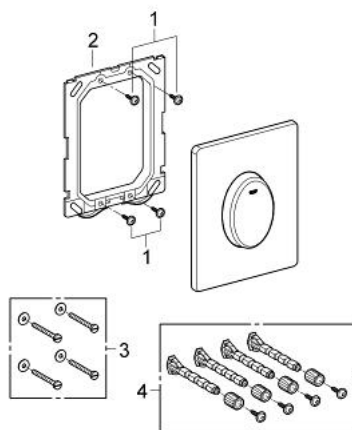

38 564 000 SKATE AIR FLUSH PLATE

PRODUCT DESCRIPTION

- Colour: chrome
- for single flush actuation
- for pneumatic discharge valve
- vertical installation
- 156 x 197 mm
- material: ABS
- GROHE LongLife finish
- GROHE EcoJoy - less water, perfect flow

38 564 000 SKATE AIR FLUSH PLATE

SPARE PARTS

- 1: Screw (Spare part-nr. 6636200M)
- 2: Frame (Spare part-nr. 43207000)
- 3: Fixing set (Spare part-nr. 4308500M)*
- 4: Fixing set (Spare part-nr. 4215800M)*