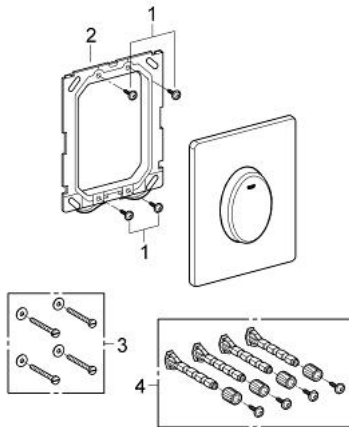

38 564 000 SKATE AIR FLUSH PLATE

PRODUCT DESCRIPTION

- Tyc: Chrome
- for single flush actuation
- for pneumatic discharge valve
- vertical installation
- 156 x 197 mm
- material: ABS
- GROHE LongLife finish

38 564 000 SKATE AIR FLUSH PLATE

SPARE PARTS

- 1: Screw (Spare part-nr. 6636200M)
- 2: Mounting frame (Spare part-nr. 43207000)
- 3: Fixing set (Spare part-nr. 4308500M)*
- 4: Fixing set (Spare part-nr. 4215800M)*