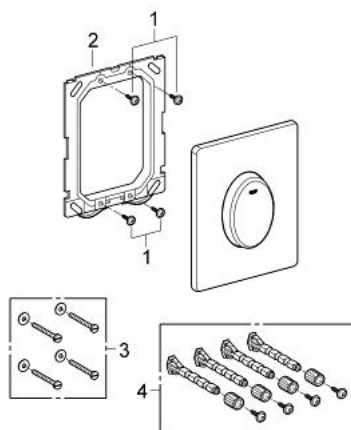

38 564 000 SKATE AIR FLUSH PLATE

SPARE PARTS

- 1: Screw (Spare part-nr. 6636200M)
- 2: Mounting frame (Spare part-nr. 43207000)
- 3: Fixing set (Spare part-nr. 4308500M)*
- 4: Fixing set (Spare part-nr. 4215800M)*

* Optional accessories