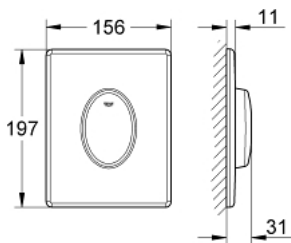

### PRODUCT DESCRIPTION

- Tyc: Chrome
- for single flush actuation
- for pneumatic discharge valve
- vertical installation
- 156 x 197 mm
- material: ABS
- GROHE LongLife finish
- GROHE EcoJoy - Less water, perfect flow