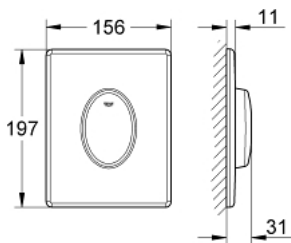

38 564 000 SKATE AIR FLUSH PLATE

PRODUCT DESCRIPTION

- Tyc: Chrome
- for single flush actuation
- for pneumatic discharge valve
- vertical installation
- 156 x 197 mm
- material: ABS
- GROHE LongLife finish

38 564 000 SKATE AIR FLUSH PLATE

SPARE PARTS

- 1: Screw (Spare part-nr. 6636200M)
- 2: Mounting frame (Spare part-nr. 43207000)
- 3: Fixing set (Spare part-nr. 4308500M)*
- 4: Fixing set (Spare part-nr. 4215800M)*