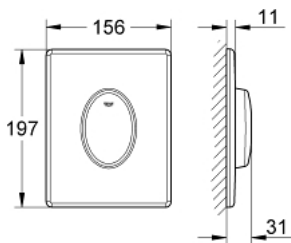

38 564 SH0 SKATE AIR FLUSH PLATE

PRODUCT DESCRIPTION

- Colour: alpine white
- for single flush actuation
- for pneumatic discharge valve
- vertical installation
- 156 x 197 mm
- material: ABS

38 564 SH0 SKATE AIR FLUSH PLATE