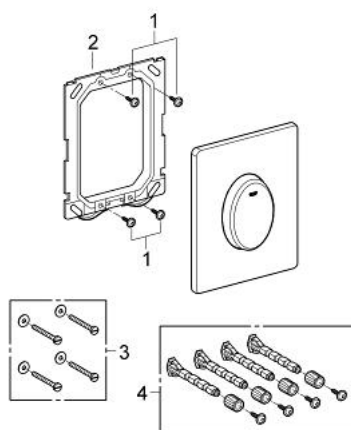

38 564 SH0 SKATE AIR FLUSH PLATE

PRODUCT DESCRIPTION

- Colour: alpine white
- for single flush actuation
- for pneumatic discharge valve
- vertical installation
- 156 x 197 mm
- material: ABS

38 564 SH0 SKATE AIR FLUSH PLATE

SPARE PARTS

- 1: Screw (Spare part-nr. 6636200M)
- 2: Frame (Spare part-nr. 43207000)
- 3: Fixing set (Spare part-nr. 4308500M)*
- 4: Fixing set (Spare part-nr. 4215800M)*

* Optional accessories