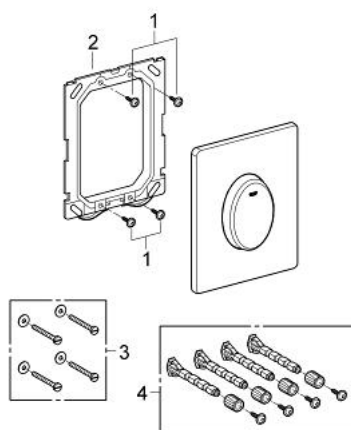

38 564 SH0 SKATE AIR FLUSH PLATE

PRODUCT DESCRIPTION

- Colour: alpine white
- for single flush actuation
- for pneumatic discharge valve
- vertical installation
- 156 x 197 mm
- material: ABS
- GROHE EcoJoy - less water, perfect flow

38 564 SH0 SKATE AIR FLUSH PLATE

SPARE PARTS

- 1: Screw (Spare part-nr. 6636200M)
- 2: Frame (Spare part-nr. 43207000)
- 3: Fixing set (Spare part-nr. 4308500M)*
- 4: Fixing set (Spare part-nr. 4215800M)*