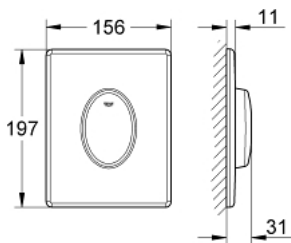

38 564 SH0 SKATE AIR FLUSH PLATE

PRODUCT DESCRIPTION

- Colour: alpine white
- for single flush actuation
- for pneumatic discharge valve
- vertical installation
- 156 x 197 mm
- material: ABS
- GROHE EcoJoy - less water, perfect flow

38 564 SH0 SKATE AIR FLUSH PLATE

SPARE PARTS

- 1: Screw (Spare part-nr. 6636200M)
- 2: Frame (Spare part-nr. 43207000)
- 3: Fixing set (Spare part-nr. 4308500M)*
- 4: Fixing set (Spare part-nr. 4215800M)*