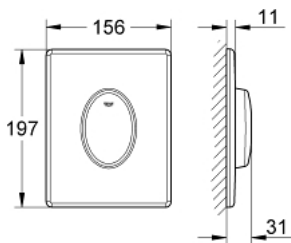

38 564 SH0 SKATE AIR FLUSH PLATE

PRODUCT DESCRIPTION

- Tyc: alpine white
- for single flush actuation
- for pneumatic discharge valve
- vertical installation
- 156 x 197 mm
- material: ABS

38 564 SH0 SKATE AIR FLUSH PLATE