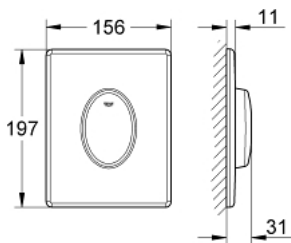

38 564 SH0 SKATE AIR FLUSH PLATE

PRODUCT DESCRIPTION

- Tyc: alpine white
- for single flush actuation
- for pneumatic discharge valve
- vertical installation
- 156 x 197 mm
- material: ABS
- GROHE EcoJoy - Less water, perfect flow

38 564 SH0 SKATE AIR FLUSH PLATE

SPARE PARTS

- 1: Screw (Spare part-nr. 6636200M)
 - 2: Mounting frame (Spare part-nr. 43207000)
 - 3: Fixing set (Spare part-nr. 4308500M)*
 - 4: Fixing set (Spare part-nr. 4215800M)*
- * Optional accessories