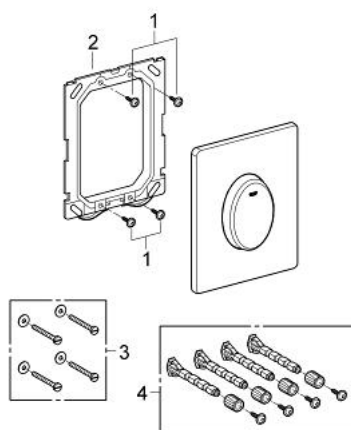

38 564 SH0 SKATE AIR FLUSH PLATE

PRODUCT DESCRIPTION

- Tyc: alpine white
- for single flush actuation
- for pneumatic discharge valve
- vertical installation
- 156 x 197 mm
- material: ABS

38 564 SH0 SKATE AIR FLUSH PLATE

SPARE PARTS

- 1: Screw (Spare part-nr. 6636200M)
- 2: Mounting frame (Spare part-nr. 43207000)
- 3: Fixing set (Spare part-nr. 4308500M)*
- 4: Fixing set (Spare part-nr. 4215800M)*

* Optional accessories