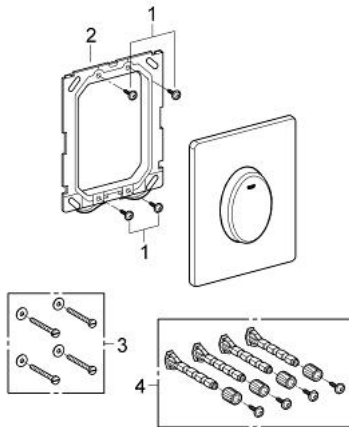

38 564 SH0 SKATE AIR FLUSH PLATE

PRODUCT DESCRIPTION

- Tyc: alpine white
- for single flush actuation
- for pneumatic discharge valve
- vertical installation
- 156 x 197 mm
- material: ABS
- GROHE EcoJoy - Less water, perfect flow

38 564 SH0 SKATE AIR FLUSH PLATE

SPARE PARTS

- 1: Screw (Spare part-nr. 6636200M)
 - 2: Mounting frame (Spare part-nr. 43207000)
 - 3: Fixing set (Spare part-nr. 4308500M)*
 - 4: Fixing set (Spare part-nr. 4215800M)*
- * Optional accessories