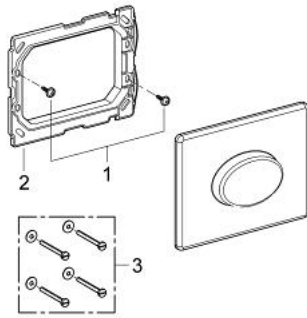

38 565 000 SKATE AIR FLUSH PLATE

PRODUCT DESCRIPTION

- Colour: chrome
- for single flush actuation
- for pneumatic discharge valve
- horizontal installation
- 156 x 197 mm
- material: ABS
- GROHE EcoJoy - less water, perfect flow
- GROHE LongLife finish

38 565 000 SKATE AIR FLUSH PLATE

SPARE PARTS

1: Screw (Spare part-nr. 6636200M)

2: Frame (Spare part-nr. 43207000)

3: Fixing set (Spare part-nr. 4308500M)*

* Optional accessories