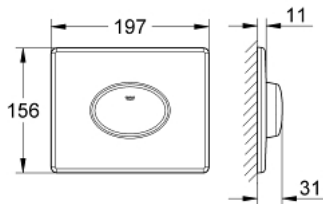

38 565 000 SKATE AIR FLUSH PLATE

PRODUCT DESCRIPTION

- Colour: chrome
- for single flush actuation
- for pneumatic discharge valve
- horizontal installation
- 156 x 197 mm
- material: ABS
- GROHE EcoJoy - less water, perfect flow
- GROHE LongLife finish

38 565 000 SKATE AIR FLUSH PLATE

SPARE PARTS

1: Screw (Spare part-nr. 6636200M)

2: Frame (Spare part-nr. 43207000)

3: Fixing set (Spare part-nr. 4308500M)*

* Optional accessories