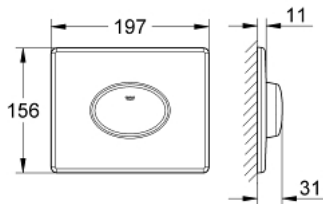

38 565 000 SKATE AIR FLUSH PLATE

PRODUCT DESCRIPTION

- Colour: chrome
- for single flush actuation
- for pneumatic discharge valve
- horizontal installation
- 156 x 197 mm
- material: ABS
- GROHE LongLife finish

38 565 000 SKATE AIR FLUSH PLATE

SPARE PARTS

1: Screw (Spare part-nr. 6636200M)

2: Frame (Spare part-nr. 43207000)

3: Fixing set (Spare part-nr. 4308500M)*

* Optional accessories