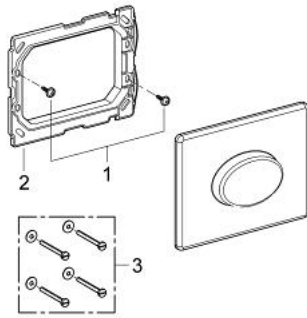

38 565 000 SKATE AIR FLUSH PLATE

PRODUCT DESCRIPTION

- Colour: chrome
- for single flush actuation
- for pneumatic discharge valve
- horizontal installation
- 156 x 197 mm
- material: ABS
- GROHE LongLife finish

38 565 000 SKATE AIR FLUSH PLATE

SPARE PARTS

1: Screw (Spare part-nr. 6636200M)

2: Frame (Spare part-nr. 43207000)

3: Fixing set (Spare part-nr. 4308500M)*

* Optional accessories