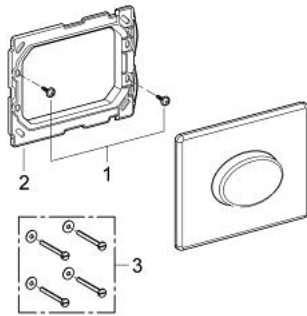

38 565 000 SKATE AIR FLUSH PLATE

PRODUCT DESCRIPTION

- Tyc: Chrome
- for single flush actuation
- for pneumatic discharge valve
- horizontal installation
- 156 x 197 mm
- material: ABS
- GROHE LongLife finish

38 565 000 SKATE AIR FLUSH PLATE

SPARE PARTS

- 1: Screw (Spare part-nr. 6636200M)
 - 2: Mounting frame (Spare part-nr. 43207000)
 - 3: Fixing set (Spare part-nr. 4308500M)*
- * Optional accessories