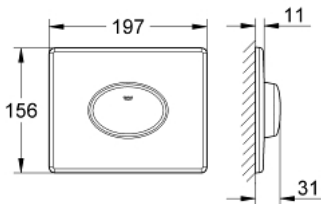

38 565 000 SKATE AIR FLUSH PLATE

PRODUCT DESCRIPTION

- Tyc: Chrome
- for single flush actuation
- for pneumatic discharge valve
- horizontal installation
- 156 x 197 mm
- material: ABS
- GROHE EcoJoy - Less water, perfect flow
- GROHE LongLife finish

38 565 000 SKATE AIR FLUSH PLATE

SPARE PARTS

- 1: Screw (Spare part-nr. 6636200M)
 - 2: Mounting frame (Spare part-nr. 43207000)
 - 3: Fixing set (Spare part-nr. 4308500M)*
- * Optional accessories