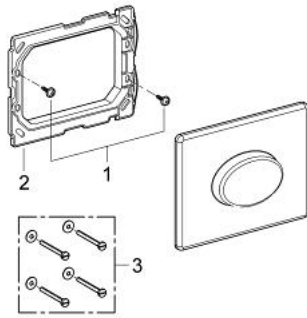

38 565 000 SKATE AIR FLUSH PLATE

PRODUCT DESCRIPTION

- Tyc: Chrome
- for single flush actuation
- for pneumatic discharge valve
- horizontal installation
- 156 x 197 mm
- material: ABS
- GROHE EcoJoy - Less water, perfect flow
- GROHE LongLife finish

38 565 000 SKATE AIR FLUSH PLATE

SPARE PARTS

- 1: Screw (Spare part-nr. 6636200M)
 - 2: Mounting frame (Spare part-nr. 43207000)
 - 3: Fixing set (Spare part-nr. 4308500M)*
- * Optional accessories