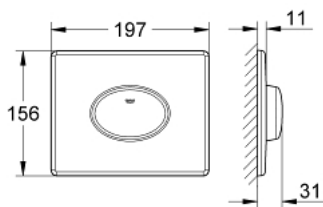

38 565 000 SKATE AIR FLUSH PLATE

PRODUCT DESCRIPTION

- Tyc: Chrome
- for single flush actuation
- for pneumatic discharge valve
- horizontal installation
- 156 x 197 mm
- material: ABS
- GROHE LongLife finish

38 565 000 SKATE AIR FLUSH PLATE

SPARE PARTS

- 1: Screw (Spare part-nr. 6636200M)
 - 2: Mounting frame (Spare part-nr. 43207000)
 - 3: Fixing set (Spare part-nr. 4308500M)*
- * Optional accessories