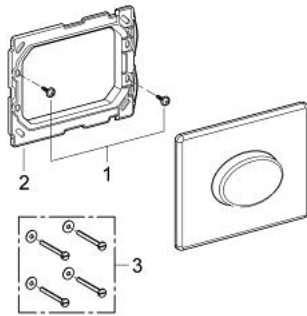

38 565 SH0 SKATE AIR FLUSH PLATE

PRODUCT DESCRIPTION

- Colour: alpine white
- for single flush actuation
- for pneumatic discharge valve
- horizontal installation
- 156 x 197 mm
- material: ABS

38 565 SH0 SKATE AIR FLUSH PLATE

SPARE PARTS

1: Screw (Spare part-nr. 6636200M)

2: Frame (Spare part-nr. 43207000)

3: Fixing set (Spare part-nr. 4308500M)*

* Optional accessories