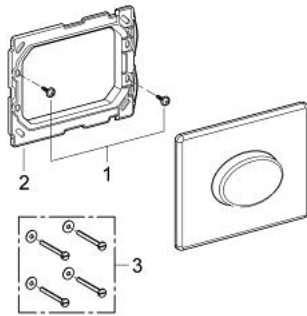

38 565 SH0 SKATE AIR FLUSH PLATE

PRODUCT DESCRIPTION

- Colour: alpine white
- for single flush actuation
- for pneumatic discharge valve
- horizontal installation
- 156 x 197 mm
- material: ABS
- GROHE EcoJoy - less water, perfect flow

38 565 SH0 SKATE AIR FLUSH PLATE

SPARE PARTS

1: Screw (Spare part-nr. 6636200M)

2: Frame (Spare part-nr. 43207000)

3: Fixing set (Spare part-nr. 4308500M)*

* Optional accessories