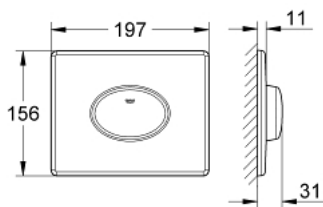

38 565 SH0 SKATE AIR FLUSH PLATE

PRODUCT DESCRIPTION

- Colour: alpine white
- for single flush actuation
- for pneumatic discharge valve
- horizontal installation
- 156 x 197 mm
- material: ABS

38 565 SH0 SKATE AIR FLUSH PLATE