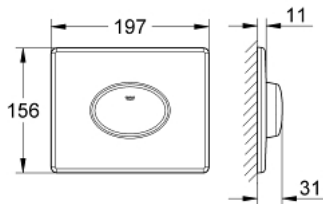

38 565 SH0 SKATE AIR FLUSH PLATE

PRODUCT DESCRIPTION

- Colour: alpine white
- for single flush actuation
- for pneumatic discharge valve
- horizontal installation
- 156 x 197 mm
- material: ABS
- GROHE EcoJoy - less water, perfect flow

38 565 SH0 SKATE AIR FLUSH PLATE

SPARE PARTS

1: Screw (Spare part-nr. 6636200M)

2: Frame (Spare part-nr. 43207000)

3: Fixing set (Spare part-nr. 4308500M)*

* Optional accessories