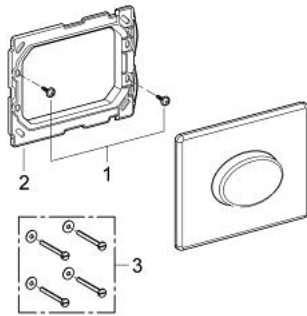

38 565 SH0 SKATE AIR FLUSH PLATE

PRODUCT DESCRIPTION

- Tyc: alpine white
- for single flush actuation
- for pneumatic discharge valve
- horizontal installation
- 156 x 197 mm
- material: ABS

38 565 SH0 SKATE AIR FLUSH PLATE

SPARE PARTS

- 1: Screw (Spare part-nr. 6636200M)
 - 2: Mounting frame (Spare part-nr. 43207000)
 - 3: Fixing set (Spare part-nr. 4308500M)*
- * Optional accessories