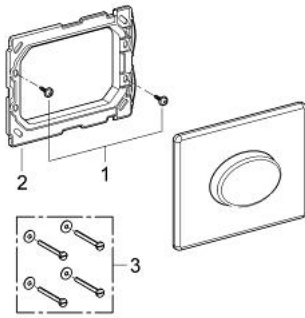

38 565 SH0 SKATE AIR FLUSH PLATE

PRODUCT DESCRIPTION

- Tyc: alpine white
- for single flush actuation
- for pneumatic discharge valve
- horizontal installation
- 156 x 197 mm
- material: ABS
- GROHE EcoJoy - Less water, perfect flow

38 565 SH0 SKATE AIR FLUSH PLATE

SPARE PARTS

- 1: Screw (Spare part-nr. 6636200M)
 - 2: Mounting frame (Spare part-nr. 43207000)
 - 3: Fixing set (Spare part-nr. 4308500M)*
- * Optional accessories