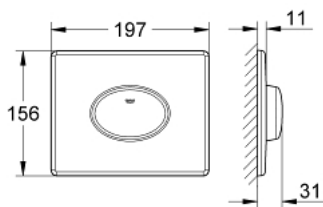

38 565 SH0 SKATE AIR FLUSH PLATE

PRODUCT DESCRIPTION

- Tyc: alpine white
- for single flush actuation
- for pneumatic discharge valve
- horizontal installation
- 156 x 197 mm
- material: ABS

38 565 SH0 SKATE AIR FLUSH PLATE