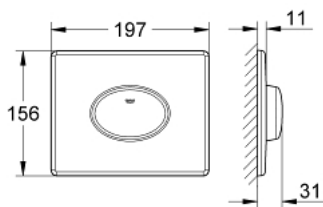

38 565 SH0 SKATE AIR FLUSH PLATE

PRODUCT DESCRIPTION

- Tyc: alpine white
- for single flush actuation
- for pneumatic discharge valve
- horizontal installation
- 156 x 197 mm
- material: ABS
- GROHE EcoJoy - Less water, perfect flow

38 565 SH0 SKATE AIR FLUSH PLATE

SPARE PARTS

- 1: Screw (Spare part-nr. 6636200M)
 - 2: Mounting frame (Spare part-nr. 43207000)
 - 3: Fixing set (Spare part-nr. 4308500M)*
- * Optional accessories