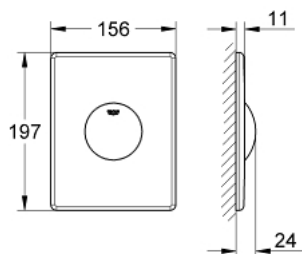

38 573 000 SKATE FLUSH PLATE

PRODUCT DESCRIPTION

- Colour: chrome
- for single flush actuation
- for pneumatic discharge valve
- vertical and horizontal installation
- 156 x 197 mm
- material: ABS
- GROHE LongLife finish
- GROHE EcoJoy - less water, perfect flow

38 573 000 SKATE FLUSH PLATE

SPARE PARTS

- 1: Screw (Spare part-nr. 6636200M)
- 2: Frame (Spare part-nr. 43207000)
- 3: Fixing set (Spare part-nr. 4308500M)*
- 4: Fixing set (Spare part-nr. 4215800M)*

* Optional accessories