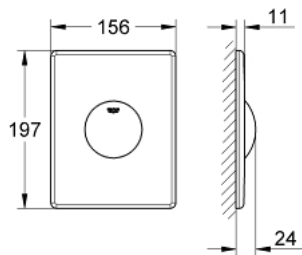

38 573 000 SKATE FLUSH PLATE

PRODUCT DESCRIPTION

- Colour: chrome
- for single flush actuation
- for pneumatic discharge valve
- vertical and horizontal installation
- 156 x 197 mm
- material: ABS
- GROHE LongLife finish

38 573 000 SKATE FLUSH PLATE

SPARE PARTS

- 1: Screw (Spare part-nr. 6636200M)
 - 2: Frame (Spare part-nr. 43207000)
 - 3: Fixing set (Spare part-nr. 4308500M)*
 - 4: Fixing set (Spare part-nr. 4215800M)*
- * Optional accessories