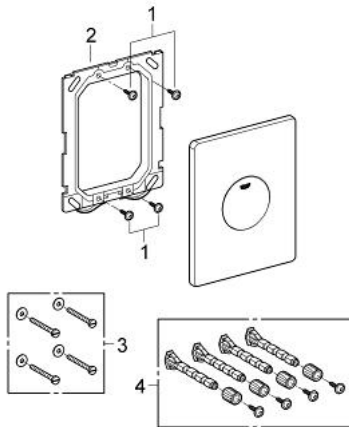

38 573 000 SKATE FLUSH PLATE

PRODUCT DESCRIPTION

- Colour: chrome
- for single flush actuation
- for pneumatic discharge valve
- vertical and horizontal installation
- 156 x 197 mm
- material: ABS
- GROHE LongLife finish

38 573 000 SKATE FLUSH PLATE

SPARE PARTS

- 1: Screw (Spare part-nr. 6636200M)
 - 2: Frame (Spare part-nr. 43207000)
 - 3: Fixing set (Spare part-nr. 4308500M)*
 - 4: Fixing set (Spare part-nr. 4215800M)*
- * Optional accessories