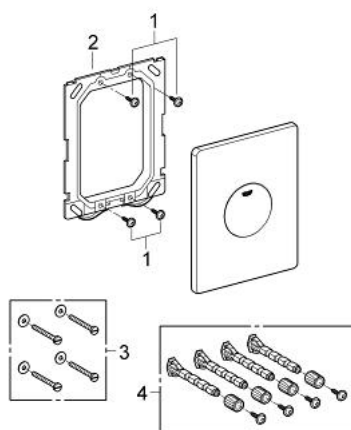

38 573 000 SKATE FLUSH PLATE

PRODUCT DESCRIPTION

- Colour: chrome
- for single flush actuation
- for pneumatic discharge valve
- vertical and horizontal installation
- 156 x 197 mm
- material: ABS
- GROHE LongLife finish
- GROHE EcoJoy - less water, perfect flow

38 573 000 SKATE FLUSH PLATE

SPARE PARTS

- 1: Screw (Spare part-nr. 6636200M)
- 2: Frame (Spare part-nr. 43207000)
- 3: Fixing set (Spare part-nr. 4308500M)*
- 4: Fixing set (Spare part-nr. 4215800M)*

* Optional accessories