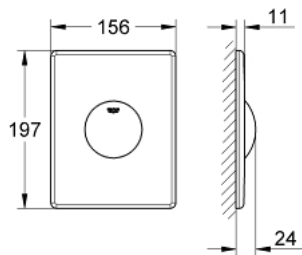

### PRODUCT DESCRIPTION

- Tyc: Chrome
- for single flush actuation
- for pneumatic discharge valve
- vertical and horizontal installation
- 156 x 197 mm
- material: ABS
- GROHE LongLife finish
- GROHE EcoJoy - Less water, perfect flow