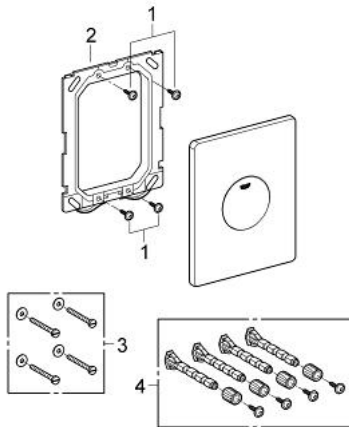

### PRODUCT DESCRIPTION

- Tyc: Chrome
- for single flush actuation
- for pneumatic discharge valve
- vertical and horizontal installation
- 156 x 197 mm
- material: ABS
- GROHE LongLife finish
- GROHE EcoJoy - Less water, perfect flow

### SPARE PARTS

- 1: Screw (Spare part-nr. 6636200M)
  - 2: Mounting frame (Spare part-nr. 43207000)
  - 3: Fixing set (Spare part-nr. 4308500M)\*
  - 4: Fixing set (Spare part-nr. 4215800M)\*
- \* Optional accessories