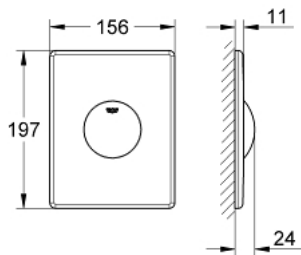

38 573 000 SKATE FLUSH PLATE

PRODUCT DESCRIPTION

- Tyc: Chrome
- for single flush actuation
- for pneumatic discharge valve
- vertical and horizontal installation
- 156 x 197 mm
- material: ABS
- GROHE LongLife finish

38 573 000 SKATE FLUSH PLATE

SPARE PARTS

- 1: Screw (Spare part-nr. 6636200M)
- 2: Mounting frame (Spare part-nr. 43207000)
- 3: Fixing set (Spare part-nr. 4308500M)*
- 4: Fixing set (Spare part-nr. 4215800M)*