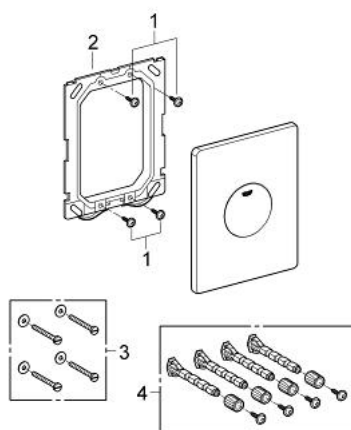

38 573 000 SKATE FLUSH PLATE

PRODUCT DESCRIPTION

- Tyc: Chrome
- for single flush actuation
- for pneumatic discharge valve
- vertical and horizontal installation
- 156 x 197 mm
- material: ABS
- GROHE LongLife finish

38 573 000 SKATE FLUSH PLATE

SPARE PARTS

- 1: Screw (Spare part-nr. 6636200M)
- 2: Mounting frame (Spare part-nr. 43207000)
- 3: Fixing set (Spare part-nr. 4308500M)*
- 4: Fixing set (Spare part-nr. 4215800M)*