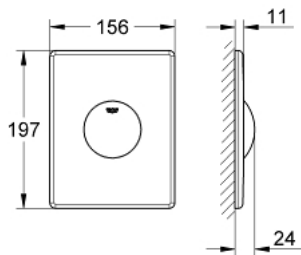

## 38 573 SH0 SKATE FLUSH PLATE

### PRODUCT DESCRIPTION

- Colour: alpine white
- for single flush actuation
- for pneumatic discharge valve
- vertical and horizontal installation
- 156 x 197 mm
- material: ABS
- GROHE EcoJoy - less water, perfect flow