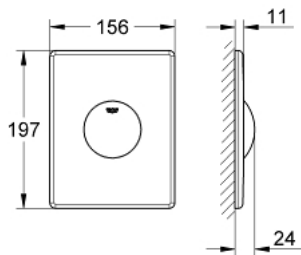

## 38 573 SH0 SKATE FLUSH PLATE

### PRODUCT DESCRIPTION

- Colour: alpine white
- for single flush actuation
- for pneumatic discharge valve
- vertical and horizontal installation
- 156 x 197 mm
- material: ABS