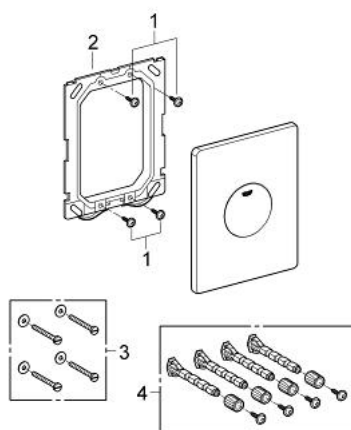

## 38 573 SH0 SKATE FLUSH PLATE

### PRODUCT DESCRIPTION

- Colour: alpine white
- for single flush actuation
- for pneumatic discharge valve
- vertical and horizontal installation
- 156 x 197 mm
- material: ABS

### SPARE PARTS

- 1: Screw (Spare part-nr. 6636200M)
- 2: Frame (Spare part-nr. 43207000)
- 3: Fixing set (Spare part-nr. 4308500M)\*
- 4: Fixing set (Spare part-nr. 4215800M)\*

\* Optional accessories