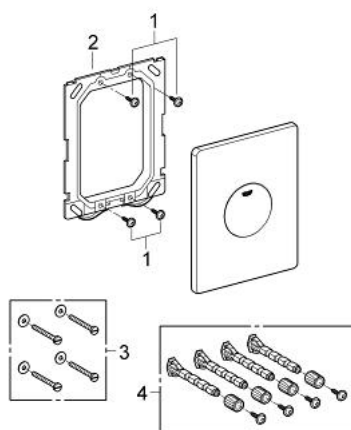

## 38 573 SH0 SKATE FLUSH PLATE

### PRODUCT DESCRIPTION

- Colour: alpine white
- for single flush actuation
- for pneumatic discharge valve
- vertical and horizontal installation
- 156 x 197 mm
- material: ABS
- GROHE EcoJoy - less water, perfect flow

### SPARE PARTS

- 1: Screw (Spare part-nr. 6636200M)
- 2: Frame (Spare part-nr. 43207000)
- 3: Fixing set (Spare part-nr. 4308500M)\*
- 4: Fixing set (Spare part-nr. 4215800M)\*

\* Optional accessories