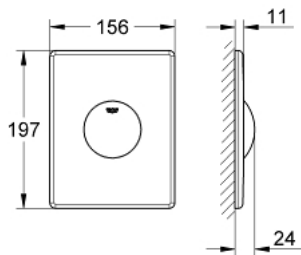

38 573 SH0 SKATE FLUSH PLATE

PRODUCT DESCRIPTION

- Tyc: alpine white
- for single flush actuation
- for pneumatic discharge valve
- vertical and horizontal installation
- 156 x 197 mm
- material: ABS
- GROHE EcoJoy - Less water, perfect flow

38 573 SH0 SKATE FLUSH PLATE

SPARE PARTS

- 1: Screw (Spare part-nr. 6636200M)
- 2: Mounting frame (Spare part-nr. 43207000)
- 3: Fixing set (Spare part-nr. 4308500M)*
- 4: Fixing set (Spare part-nr. 4215800M)*