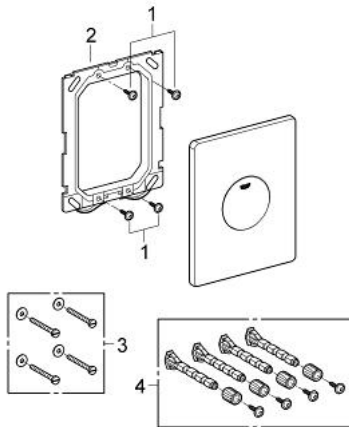

## 38 573 SH0 SKATE FLUSH PLATE

### PRODUCT DESCRIPTION

- Tyc: alpine white
- for single flush actuation
- for pneumatic discharge valve
- vertical and horizontal installation
- 156 x 197 mm
- material: ABS

### SPARE PARTS

- 1: Screw (Spare part-nr. 6636200M)
  - 2: Mounting frame (Spare part-nr. 43207000)
  - 3: Fixing set (Spare part-nr. 4308500M)\*
  - 4: Fixing set (Spare part-nr. 4215800M)\*
- \* Optional accessories