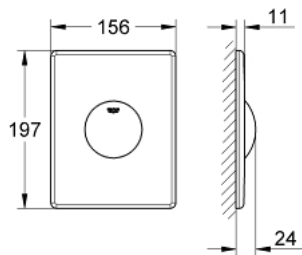

## 38 573 SH0 SKATE FLUSH PLATE

### PRODUCT DESCRIPTION

- Tyc: alpine white
- for single flush actuation
- for pneumatic discharge valve
- vertical and horizontal installation
- 156 x 197 mm
- material: ABS