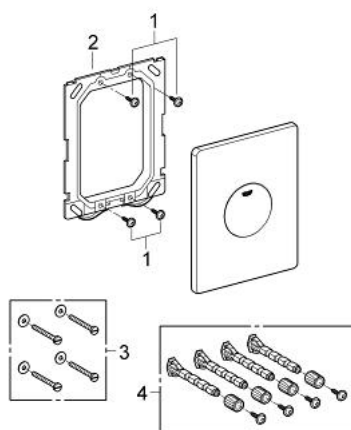

38 573 SH0 SKATE FLUSH PLATE

PRODUCT DESCRIPTION

- Tyc: alpine white
- for single flush actuation
- for pneumatic discharge valve
- vertical and horizontal installation
- 156 x 197 mm
- material: ABS
- GROHE EcoJoy - Less water, perfect flow

38 573 SH0 SKATE FLUSH PLATE

SPARE PARTS

- 1: Screw (Spare part-nr. 6636200M)
- 2: Mounting frame (Spare part-nr. 43207000)
- 3: Fixing set (Spare part-nr. 4308500M)*
- 4: Fixing set (Spare part-nr. 4215800M)*