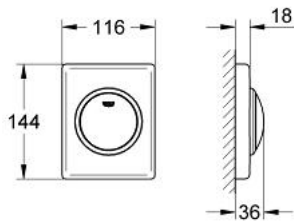

38 595 000 **SKATE FLUSH PLATE**

PRODUCT DESCRIPTION

- Colour: chrome
- 116 x 144 mm
- with push button actuation
- GROHE LongLife finish

38 595 000 SKATE FLUSH PLATE

SPARE PARTS

- 1: Spring, 5 pcs. (Spare part-nr. 4309700M)
- 2: Operating rod (Spare part-nr. 43038000)
- 3: Frame (Spare part-nr. 43210000)