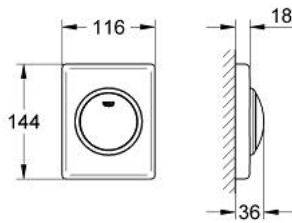

38 595 000 **SKATE FLUSH PLATE**

PRODUCT DESCRIPTION

- Tyc: Chrome
- 116 x 144 mm
- with push button actuation
- GROHE LongLife finish

38 595 000 SKATE FLUSH PLATE

SPARE PARTS

- 1: Spring, 5 pcs. (Spare part-nr. 4309700M)
- 2: Operating rod (Spare part-nr. 43038000)
- 3: Mounting frame (Spare part-nr. 43210000)