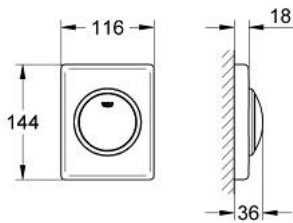

## 38 595 P00 SKATE FLUSH PLATE

### PRODUCT DESCRIPTION

- Colour: matt chrome
- 116 x 144 mm
- with push button actuation
- GROHE LongLife finish

## 38 595 P00 **SKATE FLUSH PLATE**