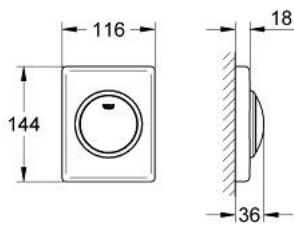

38 595 P00 SKATE FLUSH PLATE

PRODUCT DESCRIPTION

- Tyc: matt chrome
- 116 x 144 mm
- with push button actuation
- GROHE LongLife finish

38 595 P00 SKATE FLUSH PLATE

SPARE PARTS

- 1: Spring, 5 pcs. (Spare part-nr. 4309700M)
- 2: Operating rod (Spare part-nr. 43038000)
- 3: Mounting frame (Spare part-nr. 43210000)