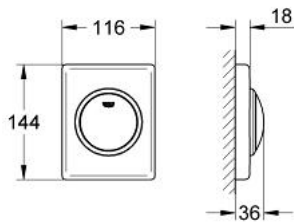

38 595 SH0 SKATE FLUSH PLATE

PRODUCT DESCRIPTION

- Colour: alpine white
- 116 x 144 mm
- with push button actuation

38 595 SH0 **SKATE FLUSH PLATE**

SPARE PARTS

- 1: Spring, 5 pcs. (Spare part-nr. 4309700M)
- 2: Operating rod (Spare part-nr. 43038000)
- 3: Frame (Spare part-nr. 43210000)